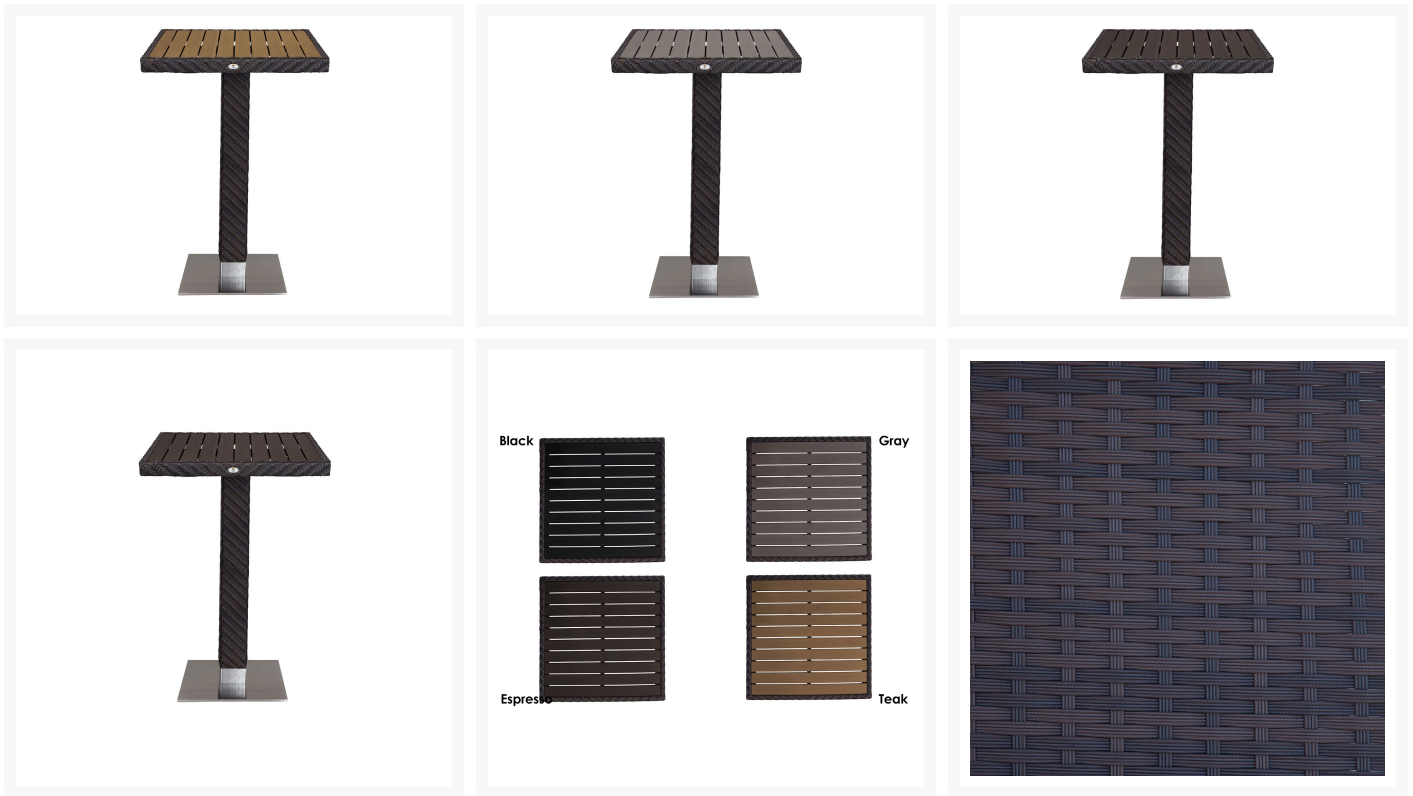

Product Images

Short Description

Includes: One (1) Arizona 32" Square Bar Table

Description

The Arizona 32" Square Bar Table (SC-2206-308) by Source Outdoor offers a variety of options to give you a versatile, yet durable bar table for your commercial setting. Featuring an Espresso finish resin wicker over a powder-coated aluminum frame, this table is built to last. The top is also available in 4 different finishes, all of which were made from Durawood Slat top, the industry's favorite when it comes to synthetic wood.

Includes

- One (1) Arizona 32" Square Bar Table

Dimensions

- Overall: 32"W x 32"D x 42"H
- Base: 18" x 18"

Features

- Espresso finish
- Made from HDPE DuraWeave resin wicker
- Powder-coated aluminum frame
- Stainless steel base plate with aluminum cover
- Nylon leveler

- Durawood slat top
- Choose from Black, Espresso, Gray, or Teak top
- No assembly required
- 3 Years Limited Warranty

Additional Information

SKU	SC-2206-308
Ships Out Estimate	1-2 Weeks
Residential Warranty	3 Years

DISC Arizona 32" Square Bar Table SC-2206-308

was
\$927.00 Special
Price
\$779.00