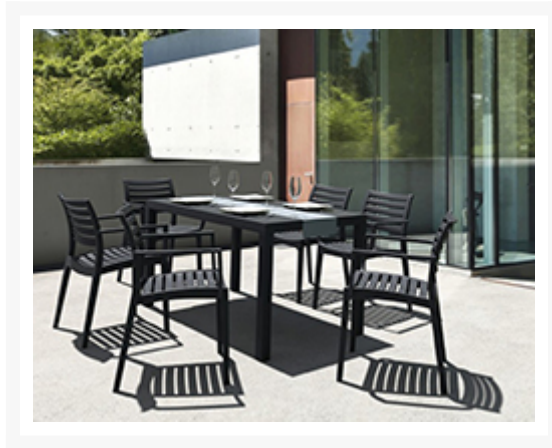

Product Images

Short Description

DISC 7 Pc. Artemis Dining Set ISP1862S

Description

The 7 Pc. Artemis Dining Set (ISP1862S) by compamia. Features a commercial grade resin that is perfect for outdoor dining areas in restaurants, bistros, or any other commercial space. The commercial grade resin gives this set a durability and sturdiness that was designed to withstand heavy traffic and any sort of weather conditions. The resin is UV treated so the color will not fade and is 100% resistant to sun, snow, sustain oils, chlorine or salt. The table has levelers for uneven surfaces, while the chairs are easily stackable for convenient storage.

Includes

- Six (6) Artemis Dining Arm Chairs
- One (1) Artemis Dining Table

Dimensions

- Chair: 23"W x 23"D x 33"H (10 lbs.)
- Seat Height: 18"
- Table: 31.5"W x 55"L x 29"H (23 lbs.)

Features

- Made from commercial grade resin
- Extremely durable for outdoor temperatures and conditions
- UV Resistant
- Easy to clean
- Anodized aluminum table legs with non-skid rubber caps
- Perfect for heavy use in any indoor or outdoor areas
- Stackable for easy storage
- Two Year Limited Warranty for Residential Use
- One Year Limited Warranty for Commercial Use
- Assembly Required