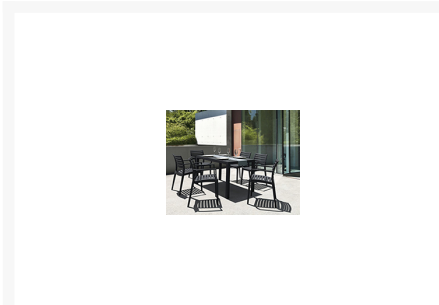

Product Images

Short Description

DISC 7 Pc. Artemis Dining Set ISP1862S

Description

The 7 Pc. Artemis Dining Set (ISP1862S) by compamia. Features a commercial grade resin that is perfect for outdoor dining areas in restaurants, bistros, or any other commercial space. The commercial grade resin gives this set a durability and sturdiness that was designed to withstand heavy traffic and any sort of weather conditions. The resin is UV treated so the color will not fade and is 100% resistant to sun, snow, sustain oils, chlorine or salt. The table has levelers for uneven surfaces, while the chairs are easily stackable for convenient storage.

Includes

- Six (6) Artemis Dining Arm Chairs
- One (1) Artemis Dining Table

Dimensions

- Chair: 23"W x 23"D x 33"H (10 lbs.)
- Seat Height: 18"
- Table: 31.5"W x 55"L x 29"H (23 lbs.)

Features

- Made from commercial grade resin
- Extremely durable for outdoor temperatures and conditions
- UV Resistant
- Easy to clean
- Anodized aluminum table legs with non-skid rubber caps
- Perfect for heavy use in any indoor or outdoor areas
- Stackable for easy storage
- Two Year Limited Warranty for Residential Use
- One Year Limited Warranty for Commercial Use
- Assembly Required