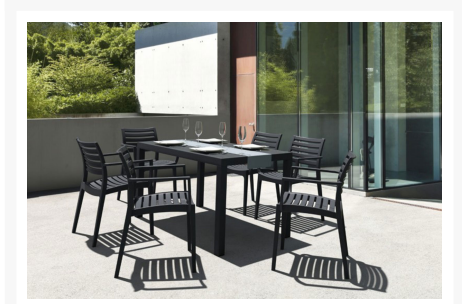

Product Images

Short Description

DISC 7 Pc. Artemis Dining Set ISP1862S

Description

The 7 Pc. Artemis Dining Set (ISP1862S) by compamia. Features a commercial grade resin that is perfect for outdoor dining areas in restaurants, bistros, or any other commercial space. The commercial grade resin gives this set a durability and sturdiness that was designed to withstand heavy traffic and any sort of weather conditions. The resin is UV treated so the color will not fade and is 100% resistant to sun, snow, sustain oils, chlorine or salt. The table has levelers for uneven surfaces, while the chairs are easily stackable for convenient storage.

Includes

- Six (6) Artemis Dining Arm Chairs
- One (1) Artemis Dining Table

Dimensions

- Chair: 23"W x 23"D x 33"H (10 lbs.)
- Seat Height: 18"
- Table: 31.5"W x 55"L x 29"H (23 lbs.)

Features

- Made from commercial grade resin
- Extremely durable for outdoor temperatures and conditions
- UV Resistant
- Easy to clean
- Anodized aluminum table legs with non-skid rubber caps
- Perfect for heavy use in any indoor or outdoor areas
- Stackable for easy storage
- Two Year Limited Warranty for Residential Use
- One Year Limited Warranty for Commercial Use
- Assembly Required