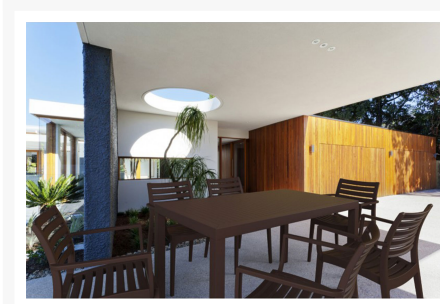

Product Images

Short Description

DISC 7 Pc. Artemis Dining Set ISP1862S

Description

The 7 Pc. Artemis Dining Set (ISP1862S) by compamia. Features a commercial grade resin that is perfect for outdoor dining areas in restaurants, bistros, or any other commercial space. The commercial grade resin gives this set a durability and sturdiness that was designed to withstand heavy traffic and any sort of weather conditions. The resin is UV treated so the color will not fade and is 100% resistant to sun, snow, sustain oils, chlorine or salt. The table has levelers for uneven surfaces, while the chairs are easily stackable for convenient storage.

Includes

- Six (6) Artemis Dining Arm Chairs
- One (1) Artemis Dining Table

Dimensions

- Chair: 23"W x 23"D x 33"H (10 lbs.)
- Seat Height: 18"
- Table: 31.5"W x 55"L x 29"H (23 lbs.)

Features

- Made from commercial grade resin
- Extremely durable for outdoor temperatures and conditions
- UV Resistant
- Easy to clean
- Anodized aluminum table legs with non-skid rubber caps
- Perfect for heavy use in any indoor or outdoor areas
- Stackable for easy storage
- Two Year Limited Warranty for Residential Use
- One Year Limited Warranty for Commercial Use
- Assembly Required