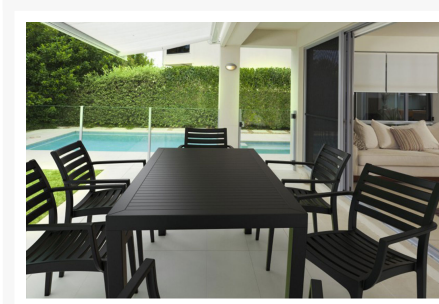

Product Images

Short Description

DISC 7 Pc. Artemis Dining Set ISP1862S

Description

The 7 Pc. Artemis Dining Set (ISP1862S) by compamia. Features a commercial grade resin that is perfect for outdoor dining areas in restaurants, bistros, or any other commercial space. The commercial grade resin gives this set a durability and sturdiness that was designed to withstand heavy traffic and any sort of weather conditions. The resin is UV treated so the color will not fade and is 100% resistant to sun, snow, sustain oils, chlorine or salt. The table has levelers for uneven surfaces, while the chairs are easily stackable for convenient storage.

Includes

- Six (6) Artemis Dining Arm Chairs
- One (1) Artemis Dining Table

Dimensions

- Chair: 23"W x 23"D x 33"H (10 lbs.)
- Seat Height: 18"
- Table: 31.5"W x 55"L x 29"H (23 lbs.)

Features

- Made from commercial grade resin
- Extremely durable for outdoor temperatures and conditions
- UV Resistant
- Easy to clean
- Anodized aluminum table legs with non-skid rubber caps
- Perfect for heavy use in any indoor or outdoor areas
- Stackable for easy storage
- Two Year Limited Warranty for Residential Use
- One Year Limited Warranty for Commercial Use
- Assembly Required