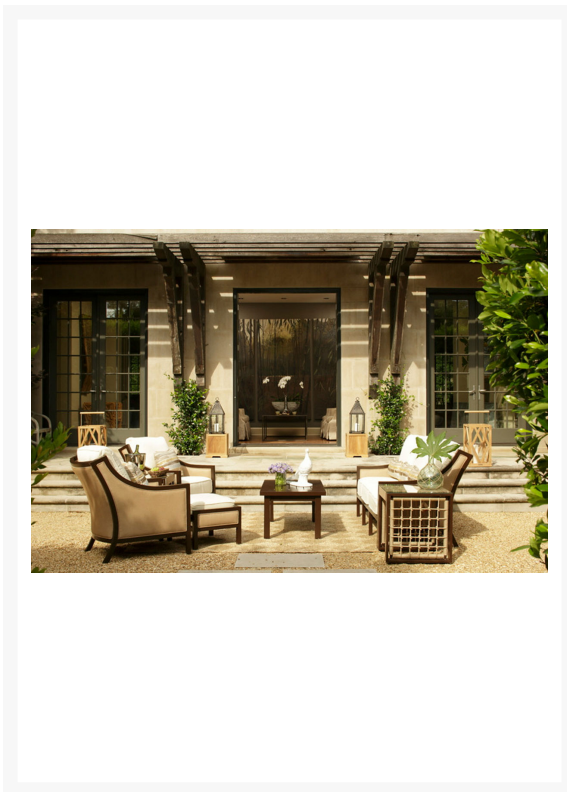

Product Images

Short Description

The Barcelona Lounge Chair (309717) by Summer Classics features a wrought aluminum frame that's covered with a textilene sling fiber and beautiful mahogany finish on the sunbrella suntan textilene.

Description

The Barcelona Lounge Chair (309717) by Summer Classics features a wrought aluminum frame that's covered with a textilene sling fiber and beautiful mahogany finish on the sunbrella suntan textilene. The sling is designed to be easy to maintain and fast-drying, giving you a beautiful yet highly functional chair. The textilene fiber is made to withstand all weather conditions and stay gorgeous throughout time.