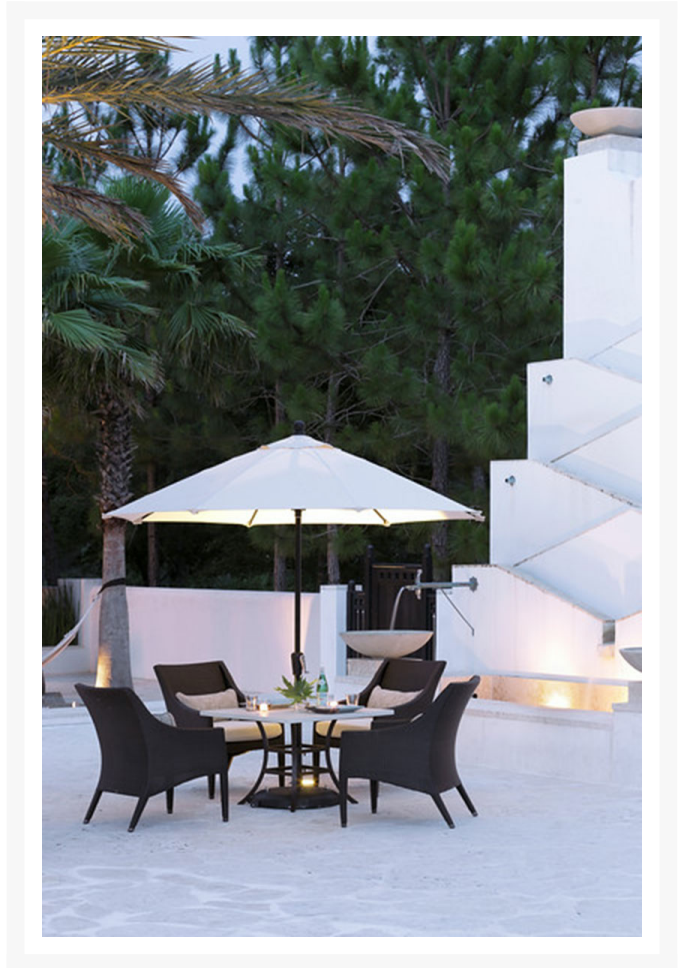

Product Images

Short Description

The Athena Euro Lounge Chair (39742) by Summer Classics features a wrought aluminum frame with a strong and dependable resin on top.

Description

The Athena Euro Lounge Chair (39742) by Summer Classics features a wrought aluminum frame with a strong and dependable resin on top. This chair offers a durable frame that's matched with comfortable, durable, yet fast-drying resin with aluminum feet to keep the wicker from ever unraveling. Your chair comes with a Black Walnut wicker that is UV-resistant with a beautiful tone. The Euro Lounge Chair is the perfect fit for your patio set.

Includes

- One (1) Athena Euro Lounge Chair Frame
- One (1) Seat Cushion

Dimensions

- Chair: 25"W x 31.5"D x 36"H

Features

- Made by Summer Classics
- Wrought aluminum frame
- Resin wicker seat and back
- Wicker available in Black Walnut
- No assembly required

Wrought Aluminum Construction This piece features heavy, 0.65 mm thick tubing, strengthened at every stress points with galvanized steel inserts. The surface is triple hand-polished, with 360 degree welds and a high-solids polyester and powder-coated finish. The heavy gauge is rust resistant while the finish is fade resistant for a high durable, weather-resistant outdoor piece.