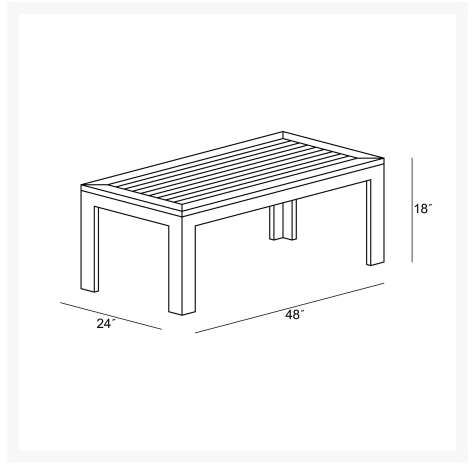

Product Images

Short Description

Ando Teak Rectangular Coffee Table HL-ANDO-TK-CT by Harmonia Living

Description

The Ando Teak Rectangular Coffee Table (HL-ANDO-TK-CT) by Harmonia Living brings stylish comfort and relaxation to your favorite outdoor setting. The simple, modern elegance with its boxed arms and gently aged appearance will bring a warm welcome to any outdoor setting. Crafted from sustainably harvested, Grade A teak, this piece is naturally resistant to moisture, rotting, and pests and is perfectly suited for various climates and environments. Harmonia Living can be tailored to both Residential and Commercial settings and is committed to delivering exceptional furnishings to your outdoor space.

Includes

- One (1) Ando Teak Rectangular Coffee Table HL-ANDO-TK-CT

Dimensions

- 48"W x 24"D x 18"H (60 lbs.)
- Frame Height: 18"

Features

- Made from sustainable certified V legal, Grade A teak is harvested responsibly. Grade A teak is from mature trees that features grain that is more even, and color that is more consistent than lesser grades of teak.
- Teak is dense hardwood that is naturally oily which offers benefits over other natural woods including resistance to light, heat, moisture and pest damage.
- New teak wood furniture will have a warm golden hue that patinas to a silvery grey over time. Letting the teak patina will not compromise the integrity of the wood, however, to keep the golden color, clean the teak furniture about once a year and apply a thin layer of teak oil.
- Plastic foot glides help to protect your patio from scratching and also to help keep the furniture protected from dirt or water that can accumulate on the patio.
- Assembly required.