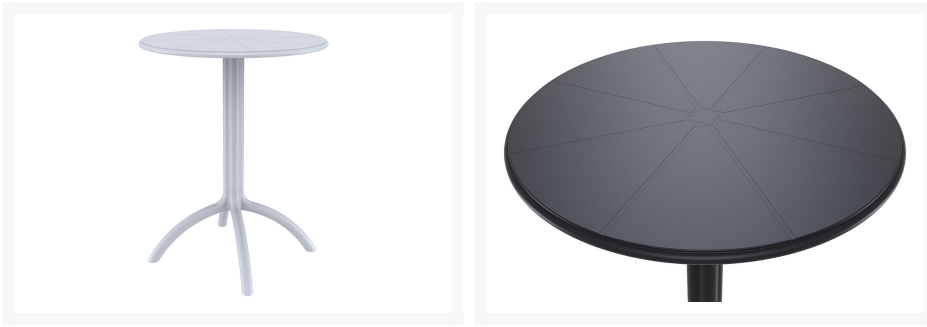

## Short Description

---

The Octopus 24" Round Bistro Table (ISP160) by Compamia features a commercial grade resin that is UV-resistant and perfect for your outdoor furniture collection.

## Description

---

The Octopus 24" Round Bistro Table (ISP160) by Compamia features a commercial grade resin that is UV-resistant and perfect for your outdoor furniture collection. The table comes in a variety of different colors to suit any style you want for your furniture. It's available in Black, Dark Gray, Dove Gray, Silver Gray, and White.

### Includes

- One (1) Octopus 24" Round Bistro Table

### Dimensions

- Chaise Lounge: 23.6"W x 23.6"D x 29"H (11 lbs.)