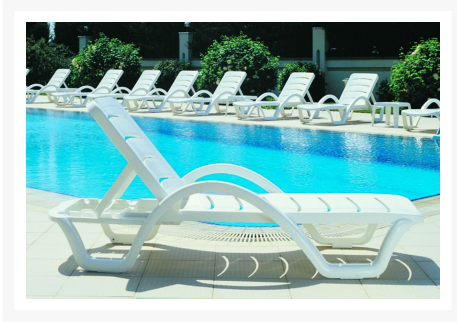

Product Images

Short Description

DISC Sunrise 4 Pc. Chaise Lounge Set ISP078

Description

The Sunrise 4 Pc. Chaise Lounge Set (ISP078-X) by compamia is a comfortable and super sturdy chair that's perfect for residential or commercial use. It is made from commercial grade resin with gas injection molded legs for superior strength that won't wear down, even in high traffic settings. The material is 100% recyclable polypropylene and has no metal parts, so you'll never have to worry about rusting. The chairs can easily stack up for easy storage and is made so that it is UV resistant, giving it a maintenance free construction!

Includes

- Four (4) Sunrise Pool Chaise Lounges

Dimensions

- Chaise Lounge: 27"W x 74"D x 12"H (2 lbs.)

Features

- Manufactured by Compamia
- Made from commercial grade resin
- Legs end in non-skid rubber caps
- Extremely durable for outdoor temperatures and conditions
- UV Resistant
- Easy to keep clean
- Perfect for heavy use in any indoor or outdoor areas
- Stackable for easy storage
- Two Years Limited Warranty for Residential Use
- One Years Limited Warranty for Commercial Use
- No Assembly Required