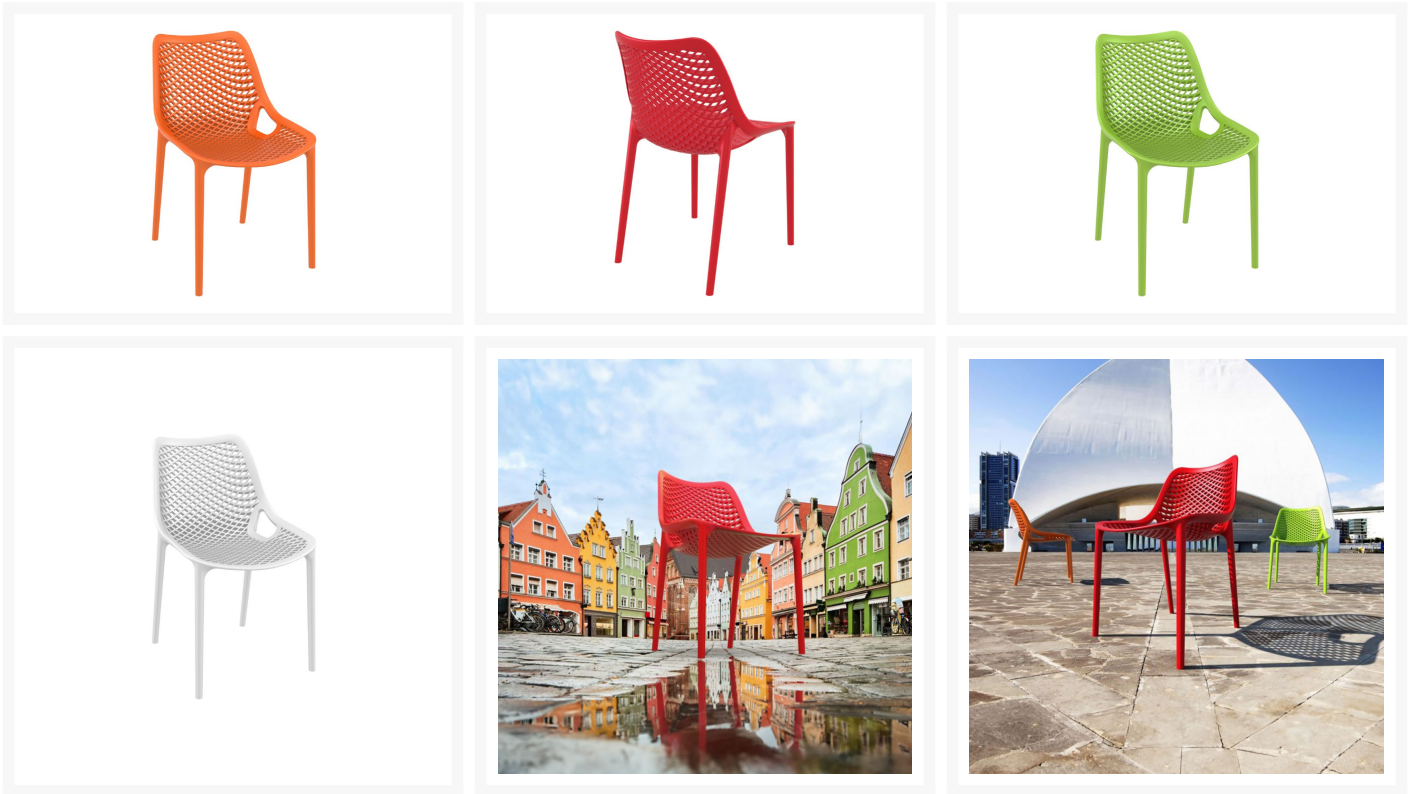

Product Images

Short Description

Air Dining Side Chair

Description

The Air Dining Side Chair (ISP014) by Compamia features an eye-catching look that will bring a fresh, modern feel to any outdoor space. Made with commercial grade resin polypropylene, Compamia chairs and tables are guaranteed to last. Resin is resistant to fading and harsh weather conditions, making it ideal for use in backyards, hotels and restaurants. Enjoy this chair's low-maintenance, stackable design around a matching dining table or next to the pool!

Includes

- Two (2) Air Dining Side Chairs (ISP014) by Compamia

Dimensions

- 19.7" W x 23.6" D x 32.3" H (8 lbs.)
- Seat Height: 17.5"

Features

- Frames are made using commercial grade resin polypropylene, which is strong and made for outdoor use
- Resin is resistant to fading, chlorine, salt water, stains and suntan oils
- Stackable chair design makes storage easy