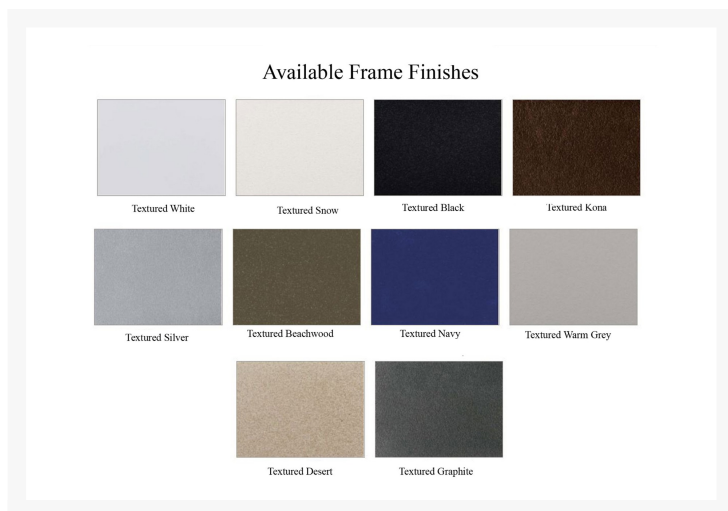

Patio Productions San Diego

2161 Hancock St

San Diego, CA 92110

Phone: 1-888-947-4449

Product Images

Short Description

Includes

- Two (2) Ashbee Left Arm Sections
- Two (2) Ashbee Right Arm Sections
- One (1) Ashbee Middle Section
- Three (3) Sectional Clips

Description

This Ashbee 5 Pc. Sectional Set by Telescope Casual lays the foundation for a full seating setup with a matching three-seat and two-seat combination. The Ashbee Sectional Collection features incredibly crisp and clean design. The modern styled frame is constructed of squared and solid wrought aluminum and available with an array of exciting cushion fabrics.

Includes

- Two (2) Ashbee Left Arm Sections
- Two (2) Ashbee Right Arm Sections
- One (1) Ashbee Middle Section
- Three (3) Sectional Clips

Dimensions

- Left/Right Arm Section: 30"W x 30"D x 33"H (30.5 lbs.)
- Middle Section: 28.5"W x 30"D x 33"H (28 lbs.)
- Seat Height: 20"