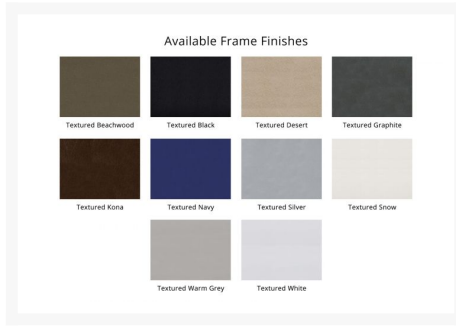

Short Description

The Reliance Bar Side Chair (8L9) by Telescope Casual is at home in any residence but built with the durability the contract customer demands.

Description

The Reliance Bar Side Chair (8L9) by Telescope Casual is at home in any residence but built with the durability the contract customer demands. Coordinating with our Reliance Strap Collection, use this collection to add some color to you outdoor area with our large selection of colorful sling fabrics. The chair features the classic lines of outdoor furniture and is sure not to disappoint.

Includes

- One (1) Reliance Bar Side Chair

Dimensions

- Chair: 21"W x 28"D x 46"H (10.25 lbs.)
- Seat Height: 29"

Features

- Made by Telescope Casual
- 100% Recyclable aluminum frame
- Powder-coated finish
- Durable sling fabric
- Stackable design
- Made from recyclable materials in the USA
- No assembly required
- Residential Warranty: 15 Years
- Commercial Warranty: 5 Years