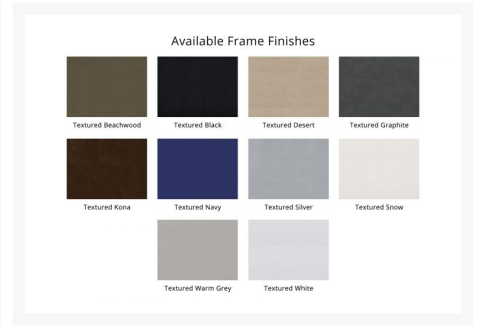

Product Images

Short Description

The Aruba II Sling Armless Single Chaise Lounge (5A2) by Telescope Casual features a more substantial extrusion than previous generations with grooved edge detail and a wider product offering.