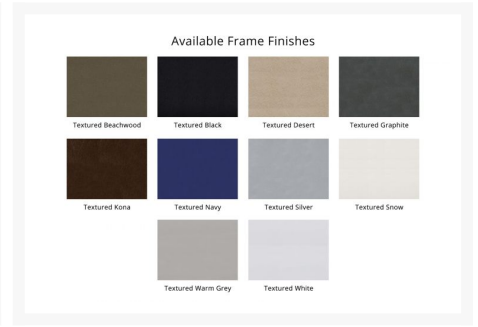

Short Description

The Aruba II Sling Arm Single Chaise Lounge (7A2) by Telescope Casual features a more substantial extrusion than previous generations with grooved edge detail and a wider product offering.

Description

The Aruba Sling Stacking Chaise (7A20) by Telescope Casual features a more substantial extrusion than previous generations with grooved edge detail and a wider product offering. The smooth flowing lines will fit perfectly into any upscale modern seating arrangement. This massive collection is sure to have whatever dining piece you require.

Includes

- One (1) Aruba Sling Stacking Chaise

Dimensions

- Chaise Lounge: 27.75"W x 78.5"D x 42"H (22 lbs.)
- Seat Height: 14.5"

Features

- Made by Telescope Casual
- Extremely durable powder-coated finish
- 100% Recycled aluminum frame
- Stackable design
- Four adjustable positions
- Durable, replaceable sling fabric
- Made in the USA
- No assembly required
- 15 Year Residential Warranty, 3 Year Commercial Warranty