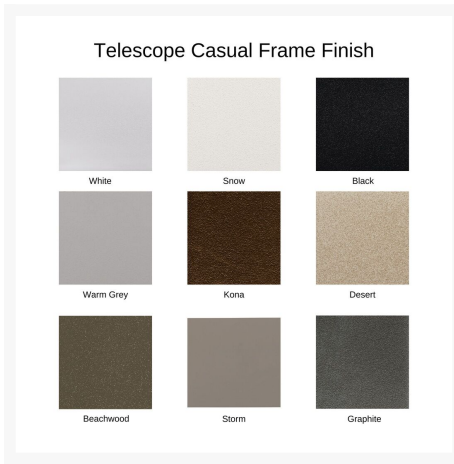

Short Description

Aruba Sling Bar Height Armless Cafe Chair (Set of 2) 5A40 by Telescope Casual

Description

The Aruba Sling Bar Height Armless Cafe Chair (Set of 2) (5A40) by Telescope Casual paints a picture of poolside summer fun, but its versatile design works with beachfront decks and landlocked back patios alike. Wave-like seat lines give you an inherent sense of relaxing waterside. Its playful swoops, elegant contours, and simple frame design give it a unique visual appeal, while sturdy, all-weather construction ensures lasting performance across the seasons. The durable powder-coated aluminum frame and strong, quick-drying sling fabric are made to endure in any outdoor setting, rain or shine. There's no better way to beat the heat!

Includes

- Two (2) Aruba Sling Bar Height Armless Cafe Chairs 5A40

Dimensions

- 17.5" W x 26.5" D x 47" H (9 lbs.)
- Seat Height: 29.5"

Features

- Powder-coated aluminum frames are lightweight, durable, and rust proof
- Rustproof powder-coated aluminum frames are treated with a multi-step finish for maximum outdoor protection
- High quality stainless steel hardware are sleek, durable, and weather resistant
- Sling fabric is durable, easy to maintain, and comfortable
- Premium commercial-grade materials ensure durability and longevity for both commercial and residential spaces
- Made in the USA
- No Assembly Required