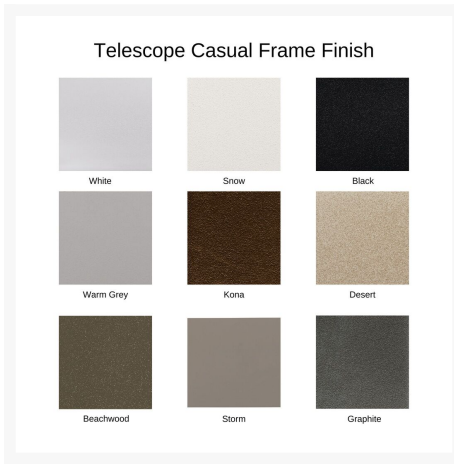

Short Description

Aruba Sling Balcony Height Armless Cafe Chair (Set of 2) 5A30 by Telescope Casual

Description

The Aruba Sling Balcony Height Armless Cafe Chair (Set of 2) (5A30) by Telescope Casual paints a picture of poolside summer fun, but its versatile design works with beachfront decks and landlocked back patios alike. Wave-like seat lines give you an inherent sense of relaxing waterside. Its playful swoops, elegant contours, and simple frame design give it a unique visual appeal, while sturdy, all-weather construction ensures lasting performance across the seasons. The durable powder-coated aluminum frame and strong, quick-drying sling fabric are made to endure in any outdoor setting, rain or shine. There's no better way to beat the heat!

Includes

- Two (2) Aruba Sling Balcony Height Armless Cafe Chairs 5A30

Dimensions

- 17.5" W x 25.75" D x 43.5" H (8 lbs.)
- Seat Height: 26"

Features

- Powder-coated aluminum frames are lightweight, durable, and rust proof
- Rustproof powder-coated aluminum frames are treated with a multi-step finish for maximum outdoor protection
- High quality stainless steel hardware are sleek, durable, and weather resistant
- Sling fabric is durable, easy to maintain, and comfortable
- Premium commercial-grade materials ensure durability and longevity for both commercial and residential spaces
- Made in the USA
- No Assembly Required