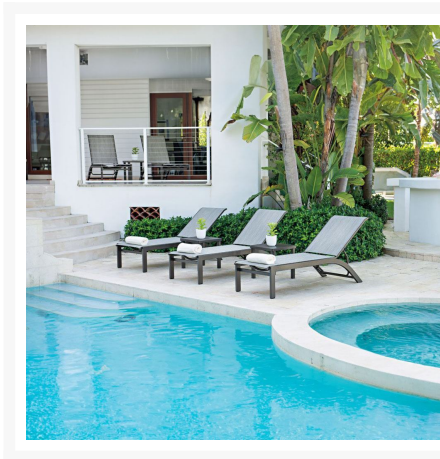

PATIO
PRODUCTIONS

Patio Productions San Diego

2161 Hancock St

San Diego, CA 92110

Phone: 1-888-947-4449

Product Images

Short Description

Kendall Sling Stacking Armless Lay-Flat Chaise (Set of 2) 9100 by Telescope Casual

Description

Add an upscale vibe to your outdoor dining, sitting, or lounging area with the Kendall Sling Stacking Armless Lay-Flat Chaise (Set of 2) (9100) by Telescope Casual. Designed for entertaining, this collection is a perfect fit for restaurants and residences alike. Its chic style, slim frame design, and modern look give it a unique visual appeal, while sturdy, all-weather construction ensures lasting performance across the seasons. The durable powder-coated aluminum frame and strong, quick-drying sling fabric are made to endure in any outdoor setting, rain or shine. This restaurant-quality selection will bring a legitimate design, look, and feel to your outdoor entertaining area. Elevated a few inches higher than standard lay-flat chaise lounges, this piece showcases purposeful straight lines for a modern look you won't find anywhere else.

Includes

- Two (2) Kendall Sling Stacking Armless Lay-Flat Chaises 9100

Dimensions

- 25.75" W x 66.75" D x 41" H (21 lbs.)
- Seat Height: 15"

Features

- Powder-coated aluminum frames are lightweight, durable, and rust proof
- Rustproof powder-coated aluminum frames are treated with a multi-step finish for maximum outdoor protection
- High quality stainless steel hardwares are sleek, durable, and weather resistant
- Sling fabric is durable, easy to maintain, and comfortable
- Stackable design makes storage and transportation easy.
- Adjustable seatback allows you to relax either in upright or reclining positions
- Premium commercial-grade materials ensure durability and longevity for both commercial and residential spaces
- Made in the USA