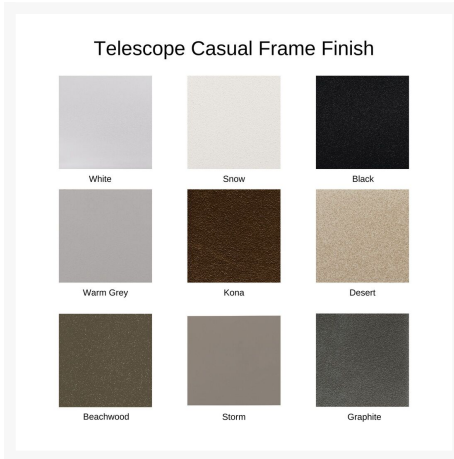

Short Description

Kendall Sling Stacking Armless Lay-Flat Chaise (Set of 2) 9100 by Telescope Casual

Description

Add an upscale vibe to your outdoor dining, sitting, or lounging area with the Kendall Sling Stacking Armless Lay-Flat Chaise (Set of 2) (9100) by Telescope Casual. Designed for entertaining, this collection is a perfect fit for restaurants and residences alike. Its chic style, slim frame design, and modern look give it a unique visual appeal, while sturdy, all-weather construction ensures lasting performance across the seasons. The durable powder-coated aluminum frame and strong, quick-drying sling fabric are made to endure in any outdoor setting, rain or shine. This restaurant-quality selection will bring a legitimate design, look, and feel to your outdoor entertaining area. Elevated a few inches higher than standard lay-flat chaise lounges, this piece showcases purposeful straight lines for a modern look you won't find anywhere else.

Includes

- Two (2) Kendall Sling Stacking Armless Lay-Flat Chaises 9100

Dimensions

- 25.75" W x 66.75" D x 41" H (21 lbs.)
- Seat Height: 15"

Features

- Powder-coated aluminum frames are lightweight, durable, and rust proof
- Rustproof powder-coated aluminum frames are treated with a multi-step finish for maximum outdoor protection
- High quality stainless steel hardwares are sleek, durable, and weather resistant
- Sling fabric is durable, easy to maintain, and comfortable
- Stackable design makes storage and transportation easy.
- Adjustable seatback allows you to relax either in upright or reclining positions
- Premium commercial-grade materials ensure durability and longevity for both commercial and residential spaces
- Made in the USA