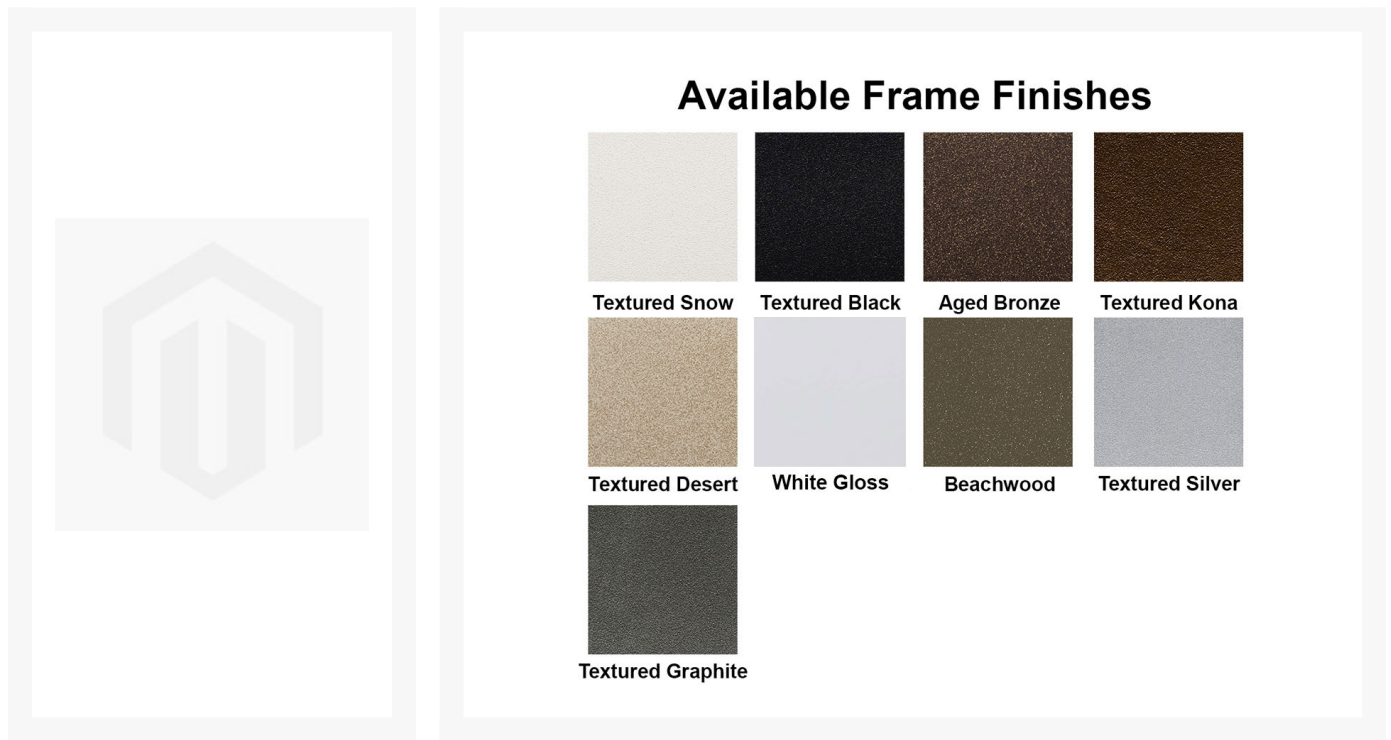

Short Description

The Villa Swivel Rocker (5V6) by Telescope Casual is constructed of tubular and solid wrought aluminum and available with an array of exciting sling fabrics.

Description

The Villa Swivel Rocker (5V6) by Telescope Casual is constructed of tubular and solid wrought aluminum and available with an array of exciting sling fabrics. The Villa Sling Collection features classic lines and substantial proportions, making it a perfect complement to any patio or lanai. The collection contains both sling as well as wicker seating pieces and coordinates nicely with our Villa Cushion Collection.

Includes

- One (1) Villa Swivel Rocker

Dimensions

- Chair: 27.25"W x 28"D x 39"H (23.5 lbs.)
- Seat Height: 17.5"