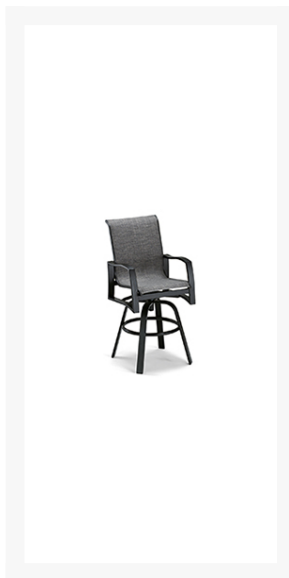

Product Images

Short Description

Forward thinking and forward movement are represented in the clean, crisp, yet fluid lines of the Momentum Swivel Bar Arm Chair (987) by Telescope Casual.

Description