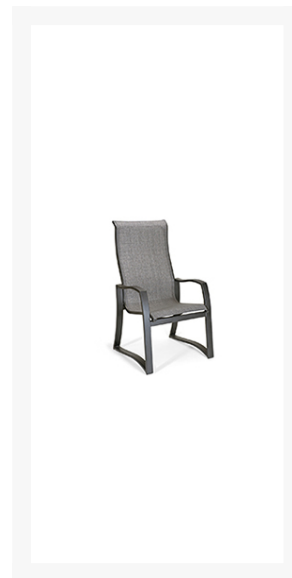

Product Images

Short Description

Forward thinking and forward movement are represented in the clean, crisp, yet fluid lines of the Momentum High-Back Dining Arm Chair (991) by Telescope Casual.

Description

Forward thinking and forward movement are represented in the clean, crisp, yet fluid lines of the Momentum High-Back Dining Arm Chair (991) by Telescope Casual. The tubular aluminum frame is constructed of a series of mitered joints, which gives the collection it's sleek feel. If you desire a modern, clean look, this is the collection for you. The Momentum Sling Collection is backed by a 15 year residential warranty.

Includes

- One (1) Momentum High-Back Dining Arm Chair

Dimensions

- Chair: 25.5"W x 29"D x 43.5"H (21.25 lbs.)
- Seat Height: 18"

Features

- Made by Telescope Casual
- 100% Aluminum frame with powder-coated finish
- Durable, recyclable sling fabric
- Made from recyclable materials in the USA
- No assembly required
- 3 Years Warranty on finish
- 15 Years Warranty on frame