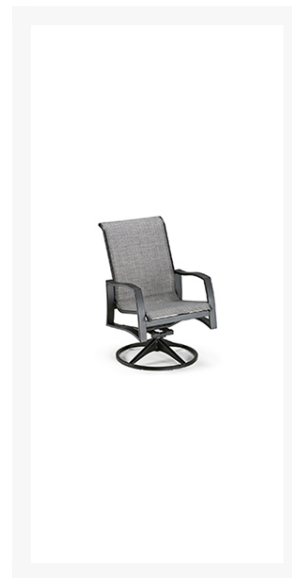

Product Images

Short Description

Forward thinking and forward movement are represented in the clean, crisp, yet fluid lines of the Momentum Swivel Rocker (996) by Telescope Casual.

Description

Forward thinking and forward movement are represented in the clean, crisp, yet fluid lines of the Momentum Swivel Rocker (996) by Telescope Casual. The tubular aluminum frame is constructed of a series of mitered joints, which gives the collection it's sleek feel. If you desire a modern, clean look, this is the collection for you. The Momentum Sling Collection is backed by a 15 year residential warranty.

Includes

- One (1) Momentum Swivel Rocker

Dimensions

- Chair: 25.75"W x 29"D x 38"H (24 lbs.)
- Seat Height: 18"

Features

- Made by Telescope Casual
- 100% Aluminum frame with powder-coated finish
- Durable, recyclable sling fabric
- Made from recyclable materials in the USA
- No assembly required
- 3 Years Warranty on finish
- 15 Years Warranty on frame