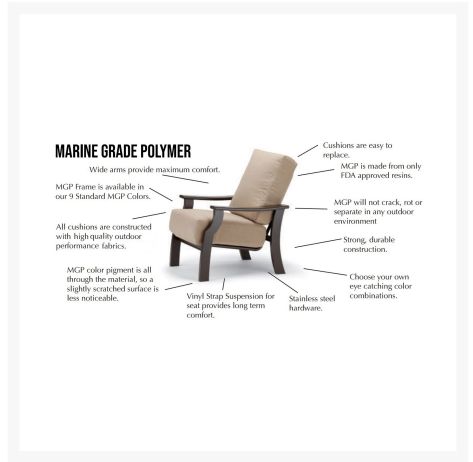

Product Images

Short Description

Leeward MGP Sling Stacking Chaise Lounge with Wheels 9400 by Telescope Casual

Description

The Leeward MGP Sling Stacking Chaise Lounge with Wheels (9400) by Telescope Casual is unmatched in class and versatility. Its modern look, arched backs, and sloped seats give it a unique visual appeal, while sturdy, all-weather construction ensures lasting performance across the seasons. The durable marine grade polymer frame and strong, quick-drying sling fabric are made to endure in any outdoor setting, rain or shine. Built-in mobility ensures you'll never miss a conversation with family or guests.

Includes

- One (1) Leeward MGP Sling Stacking Chaise Lounge with Wheels 9400

Dimensions

- 28" W x 66" D x 41.5" H (34 lbs.)
- Seat Height: 16"
- Reclined Length: 78 in

Features

- Marine grade polymer frame (MGP) will not crack, rot, or separate
- MGP is impervious to moisture, so will not absorb fresh water or salt water
- Synthetic lumber is solid color all the way through
- Includes high quality stainless steel hardware
- Sling fabric is comfortable, quick-drying and low maintenance
- Stackable design makes storage and transportation easy
- MGP is made with more than 30% recycled resin and can be recycled
- Made in the USA
- No Assembly Required