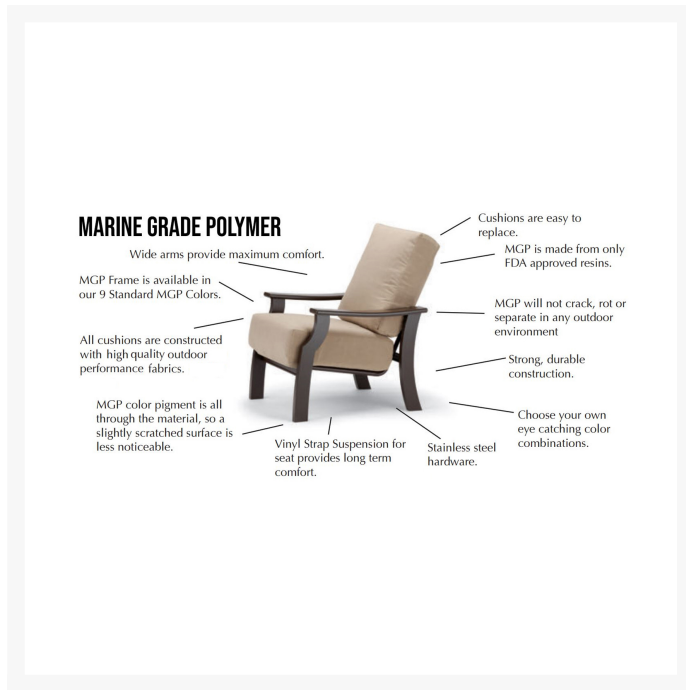

Product Images

Short Description

Leeward MGP Sling Stacking Long Frame Chaise Lounge with Wheels 9L20 by Telescope Casual

Description

The Leeward MGP Sling Stacking Long Frame Chaise Lounge with Wheels (9L20) by Telescope Casual is unmatched in class and versatility. Its modern look, arched backs, and sloped seats give it a unique visual appeal, while sturdy, all-weather construction ensures lasting performance across the seasons. The durable marine grade polymer frame and strong, quick-drying sling fabric are made to endure in any outdoor setting, rain or shine. Built-in mobility ensures you'll never miss a conversation with family or guests.

Includes

- One (1) Leeward MGP Sling Stacking Long Frame Chaise Lounge with Wheels 9L20

Dimensions

- 28.5" W x 72" D x 43.75" H (45 lbs.)
- Seat Height: 18"
- Reclined Length: 78 in

Features

- Marine grade polymer frame (MGP) will not crack, rot, or separate
- MGP is impervious to moisture, so will not absorb fresh water or salt water
- Synthetic lumber is solid color all the way through
- Includes high quality stainless steel hardware
- Sling fabric is comfortable, quick-drying and low maintenance
- Stackable design makes storage and transportation easy