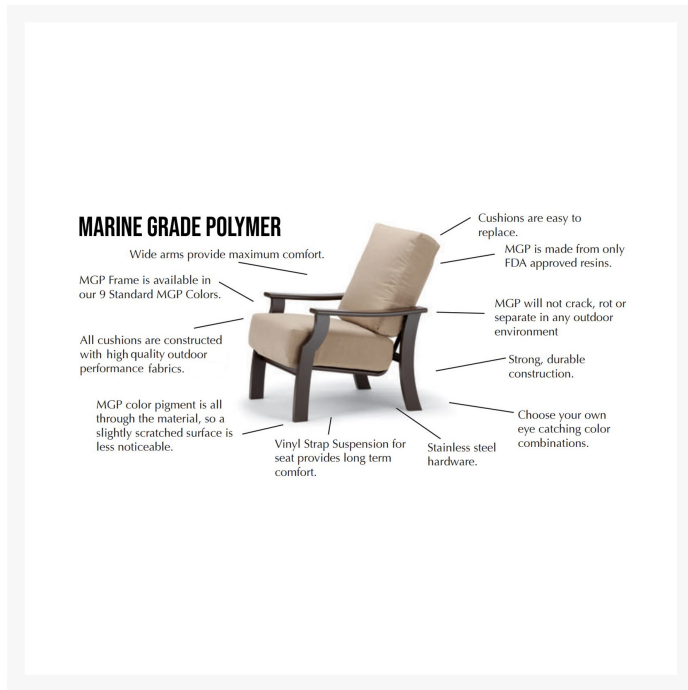

Patio Productions San Diego

2161 Hancock St

San Diego, CA 92110

Phone: 1-888-947-4449

Product Images

Short Description

Leeward MGP Sling Supreme High Back Rocker 9550 by Telescope Casual

Description

The Leeward MGP Sling Supreme High Back Rocker (9550) by Telescope Casual is unmatched in class and versatility. Its modern look, arched backs, and sloped seats give it a unique visual appeal, while sturdy, all-weather construction ensures lasting performance across the seasons. The durable marine grade polymer frame and strong, quick-drying sling fabric are made to endure in any outdoor setting, rain or shine. Built-in mobility ensures you'll never miss a conversation with family or guests.

Includes

- One (1) Leeward MGP Sling Supreme High Back Rocker 9550

Dimensions

- 29" W x 31" D x 44" H (29 lbs.)
- Seat Height: 18.75"
- Arm Height: 25"

Features

- Marine grade polymer frame (MGP) will not crack, rot, or separate
- MGP is impervious to moisture, so will not absorb fresh water or salt water
- Synthetic lumber is solid color all the way through
- Includes high quality stainless steel hardware
- Sling fabric is comfortable, quick-drying and low maintenance
- MGP is made with more than 30% recycled resin and can be recycled