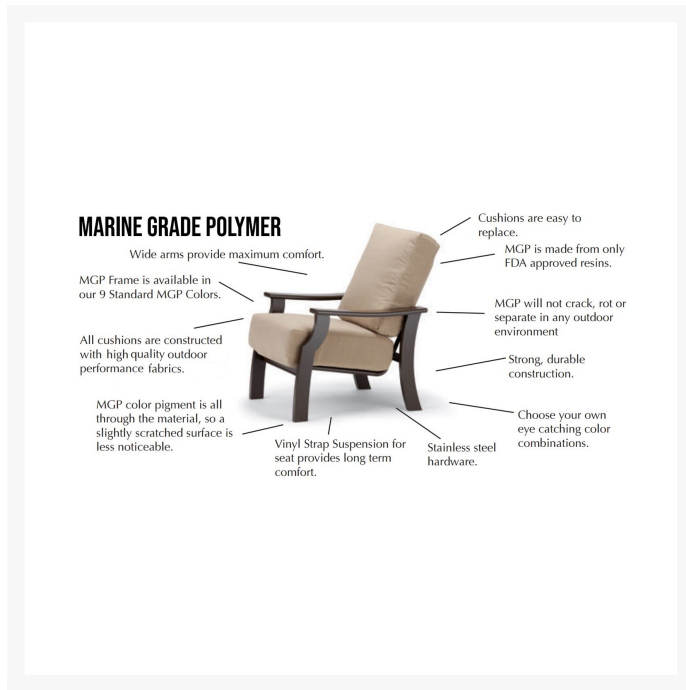

Product Images

Short Description

Leeward MGP Sling Supreme High Back Swivel Rocker Dining Chair 9540 by Telescope Casual

Description

The Leeward MGP Sling Supreme High Back Swivel Rocker Dining Chair (9540) by Telescope Casual is unmatched in class and versatility. Its modern look, arched backs, and sloped seats give it a unique visual appeal, while sturdy, all-weather construction ensures lasting performance across the seasons. The durable marine grade polymer frame and strong, quick-drying sling fabric are made to endure in any outdoor setting, rain or shine. Built-in mobility ensures you'll never miss a conversation with family or guests.

Includes

- One (1) Leeward MGP Sling Supreme High Back Swivel Rocker Dining Chair 9540

Dimensions

- 29" W x 28.5" D x 44.25" H (31 lbs.)
- Seat Height: 18"
- Arm Height: 24"

Features

- Marine grade polymer frame (MGP) will not crack, rot, or separate
- MGP is impervious to moisture, so will not absorb fresh water or salt water
- Synthetic lumber is solid color all the way through
- Includes high quality stainless steel hardware
- Sling fabric is comfortable, quick-drying and low maintenance
- Smooth swivel rocking motion with 360 degree rotation