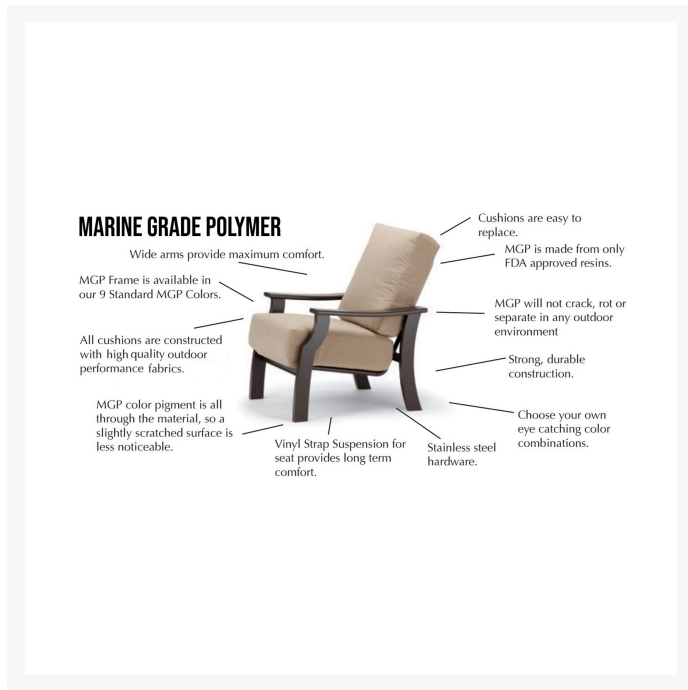

Patio Productions San Diego

2161 Hancock St

San Diego, CA 92110

Phone: 1-888-947-4449

Product Images

Short Description

Leeward MGP Sling Swivel Rocker Dining Chair 9450 by Telescope Casual

Description

The Leeward MGP Sling Swivel Rocker Dining Chair (9450) by Telescope Casual is unmatched in class and versatility. Its modern look, arched backs, and sloped seats give it a unique visual appeal, while sturdy, all-weather construction ensures lasting performance across the seasons. The durable marine grade polymer frame and strong, quick-drying sling fabric are made to endure in any outdoor setting, rain or shine. Built-in mobility ensures you'll never miss a conversation with family or guests.

Includes

- One (1) Leeward MGP Sling Swivel Rocker Dining Chair 9450

Dimensions

- 29" W x 28.5" D x 38.5" H (29 lbs.)
- Seat Height: 18"
- Arm Height: 24"

Features

- Marine grade polymer frame (MGP) will not crack, rot, or separate
- MGP is impervious to moisture, so will not absorb fresh water or salt water
- Synthetic lumber is solid color all the way through
- Includes high quality stainless steel hardware
- Sling fabric is comfortable, quick-drying and low maintenance
- Smooth swivel rocking motion with 360 degree rotation