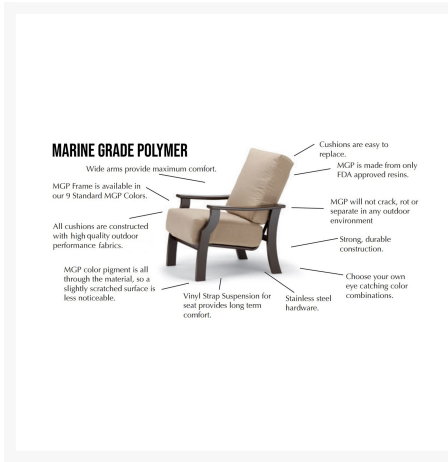

## Product Images

---

## Short Description

St. Catherine MGP Sling Dining Arm Chair (Set of 2) HH70 by Telescope Casual

## Description

The St. Catherine MGP Sling Dining Arm Chair (HH70) by Telescope Casual is an ideal option for dining or relaxing in your outdoor space. A slim, sharp, and sophisticated design sets this collection apart from the rest. Its striking angles and upscale, contemporary frame design give it a unique visual appeal, while sturdy, all-weather construction ensures lasting performance across the seasons. The durable marine grade polymer frame and strong, quick-drying sling fabric are made to endure in any outdoor setting, rain or shine. With four positions to choose from, you'll spend your day in the sun precisely how you want.

Includes

- Two (2) St. Catherine MGP Sling Dining Arm Chair HH70

Dimensions

- 26" W x 29.75" D x 38" H (16 lbs.)
- Seat Height: 18"
- Arm Height: 24.25"

Features

- Marine grade polymer frame (MGP) will not crack, rot, or separate
- MGP is impervious to moisture, so will not absorb fresh water or salt water
- Synthetic lumber is solid color all the way through
- Includes high quality stainless steel hardware
- Sling fabric is comfortable, quick-drying and low maintenance
- MGP is made with more than 30% recycled resin and can be recycled
- Made in the USA
- No Assembly Required