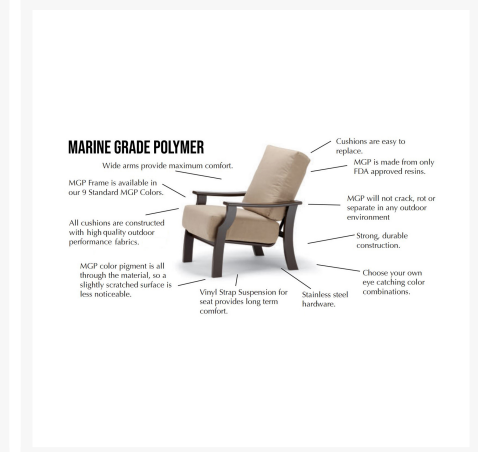

## Product Images

## Short Description

Bazza MGP Sling Contour Armless Chaise Lounge Z0S0 by Telescope Casual

## Description

Create a cafe atmosphere in your own backyard with the Bazza MGP Sling Contour Armless Chaise Lounge (Z0S0) by Telescope Casual . Pieces in the Bazza Collection are perfect for sitting back and sipping your morning coffee, or an evening glass of wine. This collection's modern look, striking armrests, and arched backs give it a unique visual appeal, while sturdy, all-weather construction ensures lasting performance across the seasons. The durable powder-coated aluminum frame, marine grade polymer seat, and strong, quick-drying sling fabric are made to endure in any outdoor setting, rain or shine.

#### Dimensions

- 30" W x 86" D x 42.75" H (43 lbs.)
- Seat Height: 16"
- Overall Length: 85 in
- Reclined Length: 86 in