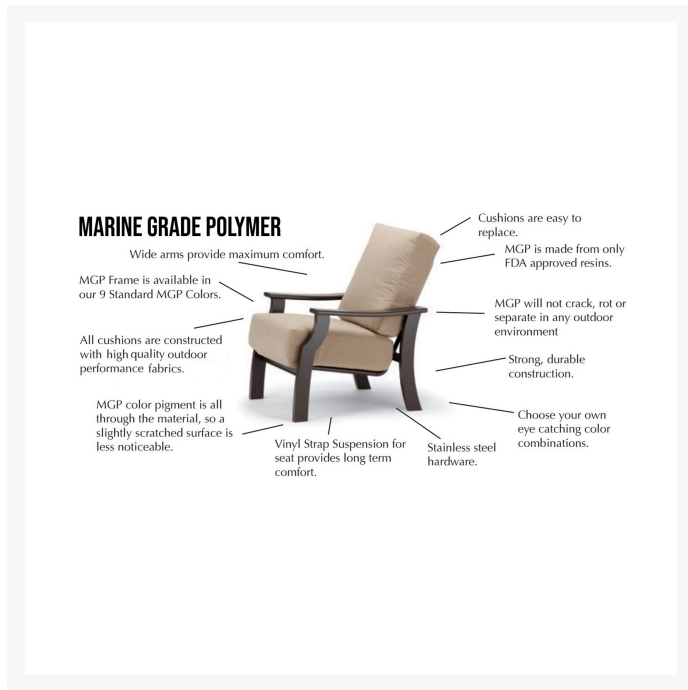

Patio Productions San Diego

2161 Hancock St

San Diego, CA 92110

Phone: 1-888-947-4449

Product Images

Short Description

Leeward MGP Sling Bar Height Swivel Arm Chair 9590 by Telescope Casual

Description

The Leeward MGP Sling Bar Height Swivel Arm Chair (9590) by Telescope Casual is unmatched in class and versatility. Its modern look, arched backs, and sloped seats give it a unique visual appeal, while sturdy, all-weather construction ensures lasting performance across the seasons. The durable marine grade polymer frame and strong, quick-drying sling fabric are made to endure in any outdoor setting, rain or shine. Built-in mobility ensures you'll never miss a conversation with family or guests.

Includes

- One (1) Leeward MGP Sling Bar Height Swivel Arm Chair 9590

Dimensions

- 28" W x 26.5" D x 49" H (29 lbs.)
- Seat Height: 30"
- Arm Height: 36"

Features

- Marine grade polymer frame (MGP) will not crack, rot, or separate
- MGP is impervious to moisture, so will not absorb fresh water or salt water
- Synthetic lumber is solid color all the way through
- Includes high quality stainless steel hardware
- Sling fabric is comfortable, quick-drying and low maintenance
- 360 degree smooth swivel motion