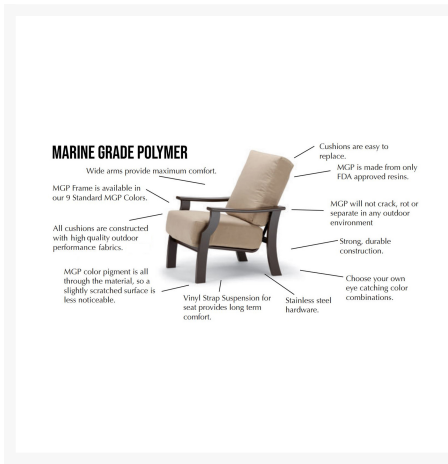

PATIO
PRODUCTIONS

2161 Hancock St

San Diego, CA 92110

Phone: 1-888-947-4449

Product Images

Short Description

Leeward MGP Sling Supreme High Back Dining Arm Chair (Set of 2) 9530 by Telescope Casual

Description

The Leeward MGP Sling Supreme High Back Dining Arm Chair (9530) by Telescope Casual is unmatched in class and versatility. Its modern look, arched backs, and sloped seats give it a unique visual appeal, while sturdy, all-weather construction ensures lasting performance across the seasons. The durable marine grade polymer frame and strong, quick-drying sling fabric are made to endure in any outdoor setting, rain or shine. Built-in mobility ensures you'll never miss a conversation with family or guests.

- Two (2) Leeward MGP Sling Supreme High Back Dining Arm Chair 9530

Dimensions

- 29" W x 28.5" D x 44.25" H (26 lbs.)
- Seat Height: 18"
- Arm Height: 24"

Features

- Marine grade polymer frame (MGP) will not crack, rot, or separate
- MGP is impervious to moisture, so will not absorb fresh water or salt water
- Synthetic lumber is solid color all the way through
- Includes high quality stainless steel hardware
- Sling fabric is comfortable, quick-drying and low maintenance
- MGP is made with more than 30% recycled resin and can be recycled
- Made in the USA
- No Assembly Required