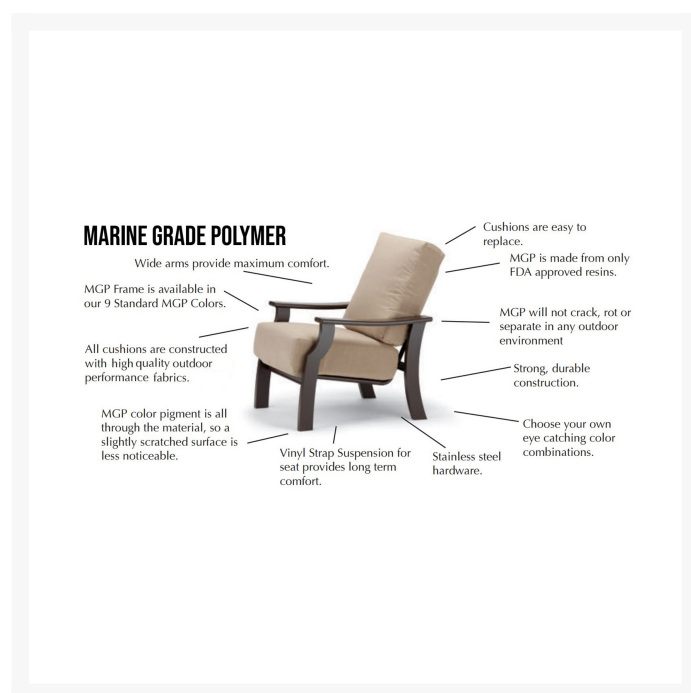

Patio Productions San Diego

2161 Hancock St

San Diego, CA 92110

Phone: 1-888-947-4449

Product Images

Short Description

Leeward MGP Sling Stacking Cafe Chair (Set of 2) 9500 by Telescope Casual

Description

The Leeward MGP Sling Stacking Cafe Chair (9500) by Telescope Casual is unmatched in class and versatility. Its modern look, arched backs, and sloped seats give it a unique visual appeal, while sturdy, all-weather construction ensures lasting performance across the seasons. The durable marine grade polymer frame and strong, quick-drying sling fabric are made to endure in any outdoor setting, rain or shine. Built-in mobility ensures you'll never miss a conversation with family or guests.

Includes

- Two (2) Leeward MGP Sling Stacking Cafe Chair 9500

Dimensions

- 28.5" W x 26" D x 34" H (17 lbs.)
- Seat Height: 18"
- Arm Height: 24.25"

Features

- Marine grade polymer frame (MGP) will not crack, rot, or separate
- MGP is impervious to moisture, so will not absorb fresh water or salt water
- Synthetic lumber is solid color all the way through
- Includes high quality stainless steel hardware
- Sling fabric is comfortable, quick-drying and low maintenance
- Stackable design makes storage and transportation easy
- MGP is made with more than 30% recycled resin and can be recycled
- Made in the USA
- No Assembly Required