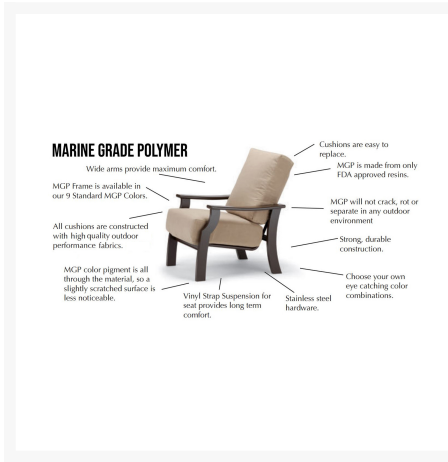

Patio Productions San Diego

2161 Hancock St

San Diego, CA 92110

Phone: 1-888-947-4449

Product Images

Short Description

Leeward MGP Sling Dining Arm Chair (Set of 2) 9410 by Telescope Casual

Description

The Leeward MGP Sling Dining Arm Chair (9410) by Telescope Casual is unmatched in class and versatility. Its modern look, arched backs, and sloped seats give it a unique visual appeal, while sturdy, all-weather construction ensures lasting performance across the seasons. The durable marine grade polymer frame and strong, quick-drying sling fabric are made to endure in any outdoor setting, rain or shine. Built-in mobility ensures you'll never miss a conversation with family or guests.

Includes

- Two (2) Leeward MGP Sling Dining Arm Chair 9410

Dimensions

- 29" W x 28.5" D x 38.5" H (24 lbs.)
- Seat Height: 18"
- Arm Height: 24"

Features

- Marine grade polymer frame (MGP) will not crack, rot, or separate
- MGP is impervious to moisture, so will not absorb fresh water or salt water
- Synthetic lumber is solid color all the way through
- Includes high quality stainless steel hardware
- Sling fabric is comfortable, quick-drying and low maintenance
- MGP is made with more than 30% recycled resin and can be recycled
- Made in the USA
- No Assembly Required