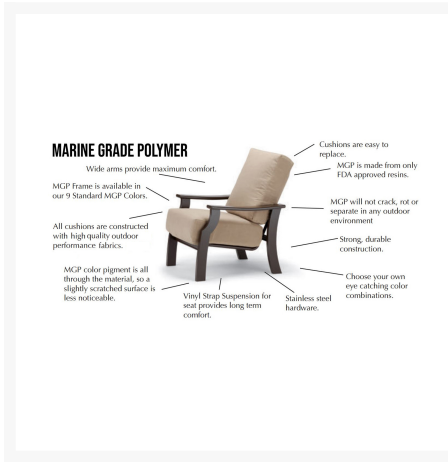

Patio Productions San Diego

2161 Hancock St

San Diego, CA 92110

Phone: 1-888-947-4449

Product Images

Short Description

St. Catherine MGP Sling Swivel Rocker Dining Chair HH60 by Telescope Casual

Description

The St. Catherine MGP Sling Swivel Rocker Dining Chair (HH60) by Telescope Casual is an ideal option for dining or relaxing in your outdoor space. A slim, sharp, and sophisticated design sets this collection apart from the rest. Its striking angles and upscale, contemporary frame design give it a unique visual appeal, while sturdy, all-weather construction ensures lasting performance across the seasons. The durable marine grade polymer frame and strong, quick-drying sling fabric are made to endure in any outdoor setting, rain or shine. With four positions to choose from, you'll spend your day in the sun precisely how you want.

Includes

- One (1) St. Catherine MGP Sling Swivel Rocker Dining Chair HH60

Dimensions

- 26" W x 28.75" D x 39" H (22 lbs.)
- Seat Height: 18"
- Arm Height: 24.75"

Features

- Marine grade polymer frame (MGP) will not crack, rot, or separate
- MGP is impervious to moisture, so will not absorb fresh water or salt water
- Synthetic lumber is solid color all the way through
- Includes high quality stainless steel hardware
- Sling fabric is comfortable, quick-drying and low maintenance
- Smooth swivel rocking motion with 360 degree rotation
- MGP is made with more than 30% recycled resin and can be recycled
- Made in the USA
- No Assembly Required