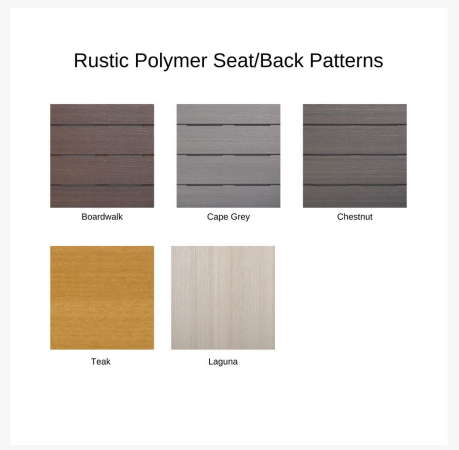

Short Description

Avant Stacking Bistro Chair (Set of 2) 8900 by Telescope Casual

Description

Durable and distinct, the Avant Stacking Bistro Chair (Set of 2) (8900) by Telescope Casual is built to last and look great! This collection, named for its avant-garde frame design, is all about longevity, style, and ease of use. Its tapered legs, curved backrest, and mixed material design give it a unique visual appeal, while sturdy,