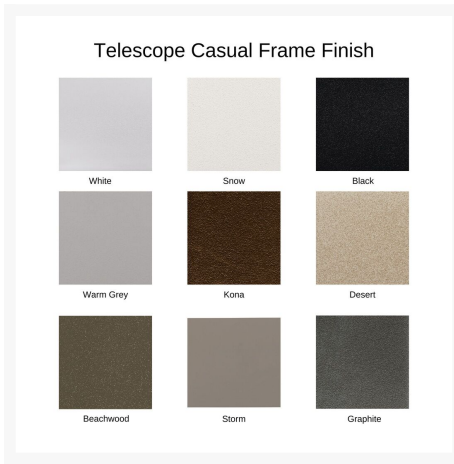

Short Description

Aruba Sling Dining Height Armless Cafe Chair (Set of 2) 5A10 by Telescope Casual

Description

The Aruba Sling Dining Height Armless Cafe Chair (Set of 2) (5A10) by Telescope Casual paints a picture of poolside summer fun, but its versatile design works with beachfront decks and landlocked back patios alike. Wave-like seat lines give you an inherent sense of relaxing waterside. Its playful swoops, elegant contours, and simple frame design give it a unique visual appeal, while sturdy, all-weather construction ensures lasting performance across the seasons. The durable powder-coated aluminum frame and strong, quick-drying sling fabric are made to endure in any outdoor setting, rain or shine. There's no better way to beat the heat!

Includes

- Two (2) Aruba Sling Dining Height Armless Cafe Chairs 5A10

Dimensions

- 17.5" W x 25" D x 35.5" H (7 lbs.)
- Seat Height: 18"

Features

- Powder-coated aluminum frames are lightweight, durable, and rust proof
- Rustproof powder-coated aluminum frames are treated with a multi-step finish for maximum outdoor protection
- High quality stainless steel hardware are sleek, durable, and weather resistant
- Sling fabric is durable, easy to maintain, and comfortable
- Premium commercial-grade materials ensure durability and longevity for both commercial and residential spaces
- Made in the USA
- No Assembly Required