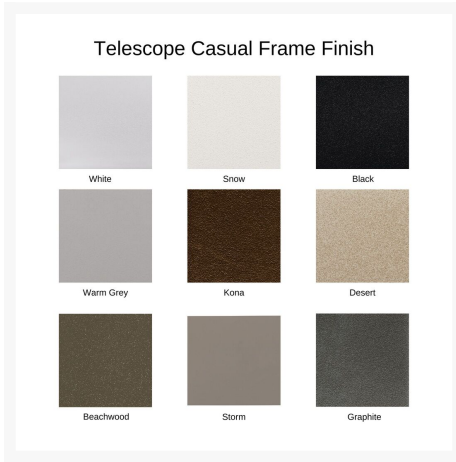

Short Description

Aruba Sling Bar Height Stacking Cafe Chair (Set of 2) 7A40 by Telescope Casual

Description

The Aruba Sling Bar Height Stacking Cafe Chair (Set of 2) (7A40) by Telescope Casual paints a picture of poolside summer fun, but its versatile design works with beachfront decks and landlocked back patios alike. Wave-like seat lines give you an inherent sense of relaxing waterside. Its playful swoops, elegant contours, and simple frame design give it a unique visual appeal, while sturdy, all-weather construction ensures lasting performance across the seasons. The durable powder-coated aluminum frame and strong, quick-drying sling fabric are made to endure in any outdoor setting, rain or shine. There's no better way to beat the heat!

Includes

- Two (2) Aruba Sling Bar Height Stacking Cafe Chairs 7A40

Dimensions

- 23.5" W x 29" D x 46" H (14 lbs.)
- Seat Height: 29"
- Arm Height: 36"

Features

- Powder-coated aluminum frames are lightweight, durable, and rust proof
- Rustproof powder-coated aluminum frames are treated with a multi-step finish for maximum outdoor protection
- High quality stainless steel hardwares are sleek, durable, and weather resistant
- Sling fabric is durable, easy to maintain, and comfortable
- Stackable design makes storage and transportation easy.
- Premium commercial-grade materials ensure durability and longevity for both commercial and residential spaces
- Made in the USA
- No Assembly Required