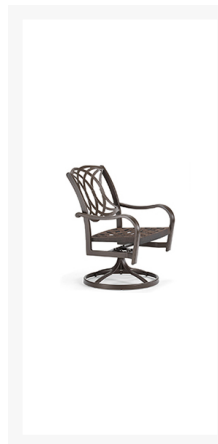

Product Images

Available Frame Finishes

Short Description

Sturdy and bold the Ocala Swivel Rocker (9C5) by Telescope Casual is a solid fit for any outdoor dining arrangement.

Description

Sturdy and bold the Ocala Swivel Rocker (9C5) by Telescope Casual is a solid fit for any outdoor dining arrangement. The Ocala Cast Collection features generously proportioned dining pieces that are constructed of tubular and solid cast aluminum made entirely in the USA. The beautiful back is styled to work in a variety of settings and complement its surroundings. The collection features a contoured cast seat providing

excellent comfort without a seat pad. For added comfort there is a seat pad available in our extensive cushion fabric selection.

Includes

- One (1) Ocala Swivel Rocker

Dimensions

- Chair: 26"W x 27.75"D x 37.3"H (35.5 lbs.)
- Seat Height: 17.5"

Features

- Made by Telescope Casual
- Fully welded, solid aluminum construction
- Powder-coated finish
- Cushions made from 100% acrylic Sunbrella fabrics
- Made from recyclable materials in the USA
- No assembly required
- Residential Warranty: 15 Years
- Commercial Warranty: 1 Year