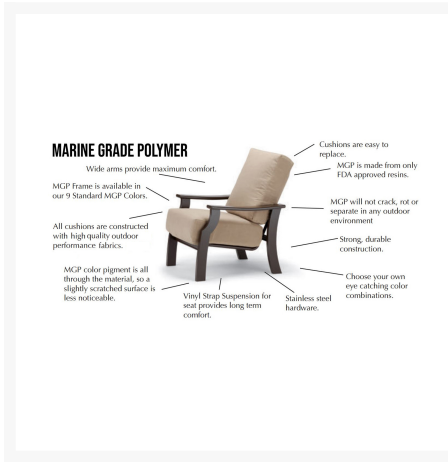

Product Images

Short Description

Leeward MGP Deep Cushion Swivel Rocker 8690 by Telescope Casual

Description

The Leeward MGP Deep Cushion Swivel Rocker (8690) by Telescope Casual is unmatched in class and comfort. Its modular frame design unifies each piece as a set, but also allows for standalone use. Deep, plush cushions and a hidden motion feature create the ultimate lounging experience, while sturdy, all-weather construction ensures lasting performance across the seasons. Its durable marine grade polymer frame, all-weather cushions, and fade-resistant Sunbrella fabric are made to endure in any outdoor setting, rain or shine.

Includes

- One (1) Leeward MGP Deep Cushion Swivel Rocker 8690

Dimensions

- 33" W x 35" D x 39" H (66 lbs.)
- Seat Height: 20"
- Arm Height: 24.5"

Features

- Marine grade polymer frame (MGP) will not crack, rot, or separate
- MGP is impervious to moisture, so will not absorb fresh water or salt water
- Synthetic lumber is solid color all the way through
- Includes high quality stainless steel hardware
- Outdoor cushions are comfortable and designed to drain quickly
- Cushions are made with Sunbrella fabric, which has a 5 year fade warranty and is easy to clean
- 100% acrylic fabric is solid color all the way through
- Smooth swivel rocking motion with 360 degree rotation
- Create different seating arrangements by attaching modular pieces together
- Made in the USA
- MGP is made with more than 30% recycled resin and can be recycled