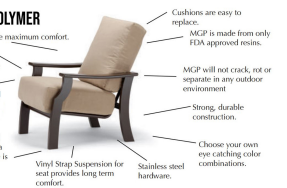

MARINE GRADE POLYMER

Wide arms provide maximum comfort.

Cushions are easy to replace.

MGP is made from only FDA approved resins.

Strong, durable construction.

Stainless steel hardware.