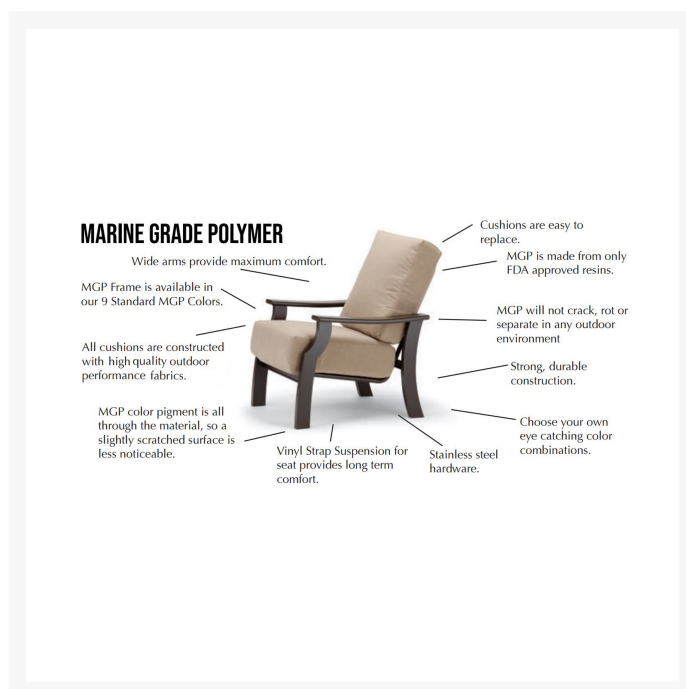

## Product Images

## Short Description

---

Leeward MGP Deep Cushion Ottoman 85S0 by Telescope Casual

## Description

---

The Leeward MGP Deep Cushion Ottoman (85S0) by Telescope Casual is unmatched in class and comfort. Its modular frame design unifies each piece as a set, but also allows for standalone use. Deep, plush cushions and a hidden motion feature create the ultimate lounging experience, while sturdy, all-weather construction ensures lasting performance across the seasons. Its durable marine grade polymer frame, all-weather cushions, and fade-resistant Sunbrella fabric are made to endure in any outdoor setting, rain or shine.

### Dimensions

- 23" W x 23" D x 19" H (25 lbs.)
- Seat Height: 19"