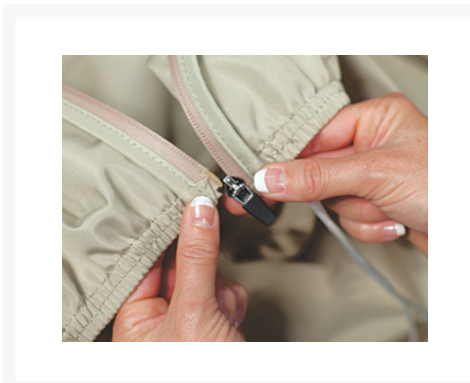

Product Images

Short Description

Cover: 52"W x 40"D x 32"H (28"W in front)

Description

This innovative Wedge Corner Furniture Cover CP306 by Treasure Garden offers a uniquely designed way of protecting your outdoor furniture, no matter what kind of sectional set it is. Featuring an innovative zipper design, this series of covers allows you to join multiple covers together so that it can fit virtually any type of sectional. Water resistant zippers on the side panel seams can be removed so that another sectional cover can be added with a quick zip of a zipper. They are all interchangeable and can be zipped together to create one complete unit.

For larger individual section pieces, see Section Extension Outdoor Cover in related products to extend this cover to fit your piece.

Dimensions

- Cover: 52"W x 40"D x 32"H (28"W in front)

Features

- Made by Treasure Garden
- Champagne finish
- Water-resistant zippers
- Durable water-resistant RHINOweave fabric
- Machine washable with mild soap