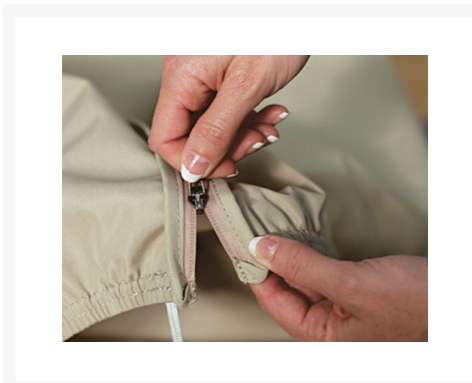

Product Images

Short Description

Cover: 40"W x 40"D x 32"H

Description

This innovative Corner Section Furniture Cover CP304 by Treasure Garden offers a uniquely designed way of protecting your outdoor furniture, no matter what kind of sectional set it is. Featuring an innovative zipper design, this series of covers allows you to join multiple covers together so that it can fit virtually any type of sectional. Water resistant zippers on the side panel seams can be removed so that another sectional cover can be added with a quick zip of a zipper. They are all interchangeable and can be zipped together to create one complete unit.

For larger individual section pieces, see Section Extension Outdoor Cover in related products to extend this cover to fit your piece.

Dimensions

- Cover: 40"W x 40"D x 32"H

Features

- Made by Treasure Garden
- Champagne finish
- Water-resistant zippers
- Durable water-resistant RHINOweave fabric
- Machine washable with mild soap