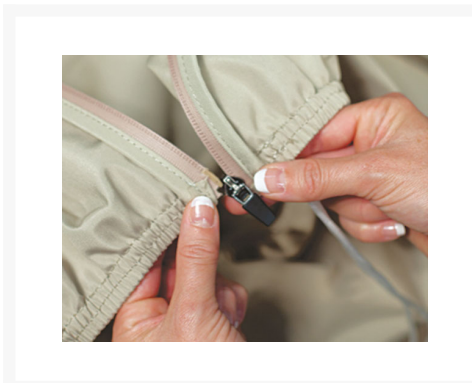

Product Images