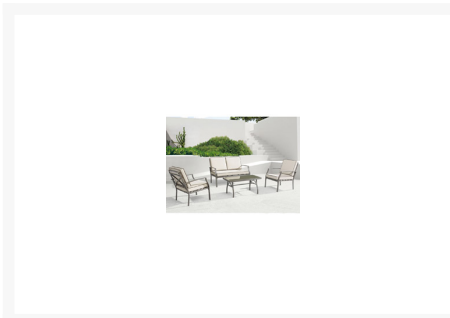

Product Images

Short Description

Includes

- Two (2) Grand Beach Club Chairs
- One (1) Grand Beach Loveseat
- One (1) Grand Beach Coffee Table with Glass Top

Description

Lean back and put your feet up for an impromptu vacation with the Grand 4 Pc. Beach Sofa Set 703511-SET by Zuo Modern. Featuring an aluminum frame that's accompanied with a tempered glass top and beige water-resistant cushions with dark piping, this collection gives off a comfortable, inviting feel. Match this piece with the rest of the Grand Beach Collection for a truly hospitable set for your outdoor space.

Includes

- Two (2) Grand Beach Club Chairs
- One (1) Grand Beach Loveseat
- One (1) Grand Beach Coffee Table with Glass Top

Dimensions

- Loveseat: 50.6"W x 33"D x 34.3"H (703512)
- Arm Chair: 25"W x 33"D x 34.3"H (703511)
- Coffee Table: 35.4"W x 18.9"D x 18.5"H (703513)
- Seat Height: 18"
- Arm Height: 24"

Features

- Polyethylene
- Aluminum Frame
- Tempered Glass Top

Additional Information

SKU	703511-SET
Ships Out Estimate	2-3 Weeks

DISC Grand 4 Pc. Beach Sofa Set 703511-SET

was
\$1,908.00 Special
Price
\$1,272.00