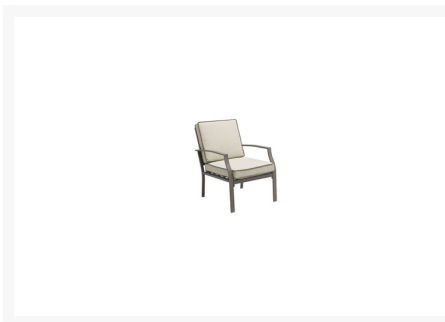

Product Images

Short Description

Lean back and put your feet up for an impromptu vacation with the Grand Beach Arm Chair (703511) by Zuo Modern.