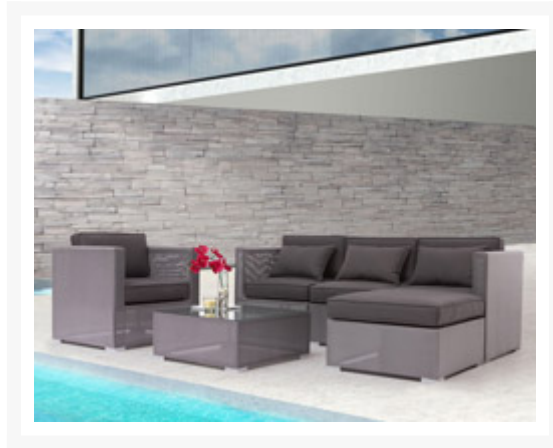

Product Images

Short Description

Includes

- Two (2) Clear Water Bay Corner Chairs

- One (1) Clear Water Bay Middle Chair
- One (1) Clear Water Bay Club Chair
- One (1) Clear Water Bay Ottoman
- One (1) Clear Water Bay Coffee Table

Description

Unique gauzy frame grounded by a sturdy gray cushion makes the 6 Pc. Clear Water Bay Sectional Set 703080-SET by Zuo Modern the right piece to transform an entire outdoor space. The frame is constructed from aluminum with a textilene sling cover with an outdoor-grade cushion in a sophisticated gray finish. Comes with 3 matching rectangular throw pillows to make the Clear Water Bay sectional even more comfortable!

Includes

- Two (2) Clear Water Bay Corner Chairs
- One (1) Clear Water Bay Middle Chair
- One (1) Clear Water Bay Club Chair
- One (1) Clear Water Bay Ottoman
- One (1) Clear Water Bay Coffee Table

Dimensions

- Corner Section: 29.9"W x 29.9"D x 29"H (703080)
- Middle Chair: 26"W x 29.9"D x 29"H (703081)
- Club Chair: 33.5"W x 29.6"D x 29"H (703084)
- Coffee Table: 29.9"W x 29.9"D x 12.6"H (703083)
- Ottoman: 29.9"W x 29.9"D x 18.5"H (703082)