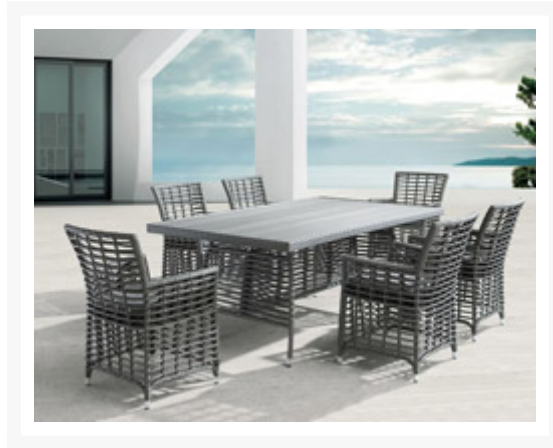

Product Images

Short Description

Includes

- Six (6) Sandbanks Dining Chairs

- One (1) Sandbanks Dining Table

Description

The wide, rectangular weave and simple cushion of the Sandbanks 7 Pc. Dining Set 703532-SET by Zuo Modern makes it a nice foil to popular modern outdoor furniture. The frame is made from sturdy aluminum and woven over with polyethylene wicker in a beautiful Gray hue. The top features a slatted appeal that's reminiscent of park furniture to give your outdoor space a casual, cozy feel. The cushion is designed to be weather resistant and gives the chair a comfortable seat. Match this with the rest of the Sandbanks Collection for a truly remarkable outdoor set.

Includes

- Six (6) Sandbanks Dining Chairs
- One (1) Sandbanks Dining Table

Dimensions

- Dining Chair: 23"W x 23"D x 34.3"H (703532)
- Dining Table: 72.8"W x 41.3"D x 29.9"H (703533)

Features

- Polyethylene Wicker Weave
- Faux Wood Top
- Aluminum Frame

Additional Information

SKU	703532-SET
Ships Out Estimate	2-3 Weeks
Fabric	Outdoor Grade

DISC Sandbanks 7 Pc. Dining Set 703532-SET

was
\$4,659.00 Special
Price
\$3,106.00