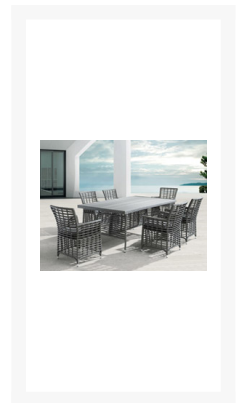

Product Images

Short Description

Includes

- Six (6) Sandbanks Dining Chairs

- One (1) Sandbanks Dining Table

Description

The wide, rectangular weave and simple cushion of the Sandbanks 7 Pc. Dining Set 703532-SET by Zuo Modern makes it a nice foil to popular modern outdoor furniture. The frame is made from sturdy aluminum and woven over with polyethylene wicker in a beautiful Gray hue. The top features a slatted appeal that's reminiscent of park furniture to give your outdoor space a casual, cozy feel. The cushion is designed to be weather resistant and gives the chair a comfortable seat. Match this with the rest of the Sandbanks Collection for a truly remarkable outdoor set.

Includes

- Six (6) Sandbanks Dining Chairs
- One (1) Sandbanks Dining Table

Dimensions

- Dining Chair: 23"W x 23"D x 34.3"H (703532)
- Dining Table: 72.8"W x 41.3"D x 29.9"H (703533)

Features

- Polyethylene Wicker Weave
- Faux Wood Top
- Aluminum Frame

Additional Information

SKU	703532-SET
Ships Out Estimate	2-3 Weeks
Fabric	Outdoor Grade

DISC Sandbanks 7 Pc. Dining Set 703532-SET

was
\$4,659.00 Special
Price
\$3,106.00