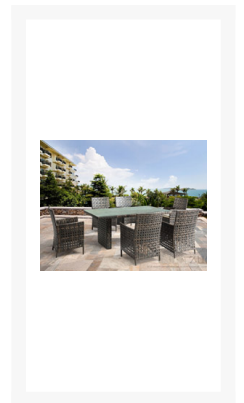

Product Images

Short Description

Includes

- Six (6) Pinery Dining Chairs

- One (1) Pinery Dining Table

Description

The Pinery 7 Pc. Dining Set 703515-SET by Zuo Modern and the rest of the Pinery Collection brings a new style to wicker furniture. Featuring a highly unique open weave design, this piece features polyethylene wicker in a gray-brown finish that's woven over a durable aluminum frame. Overstuffed, thick cushions in a Cream finish with a brown-gray welting gives the entire piece a sleek, comfortable appeal. The table features a tempered glass top that makes cleaning up after meals an easy ordeal. Create a modern, urban appeal with the Pinery collection in your outdoor space.

Includes

- Six (6) Pinery Dining Chairs
- One (1) Pinery Dining Table

Dimensions

- Dining Chair: 22.8"W x 24"D x 35.4"H (703516)
- Dining Table: 66.9"W x 39.4"D x 29.5"H (703515)
- Seat: 19.7"W x 19.7"D x 19.5"H
- Arm Height: 26"

Features

- Synthetic Wicker Weave
- Tempered Glass Tops
- Aluminum Frame

Additional Information

SKU	703515-SET
Ships Out Estimate	2-3 Weeks
Fabric	Outdoor Grade

DISC Pinery 7 Pc. Dining Set 703515-SET

was
\$4,239.00 Special
Price
\$2,826.00