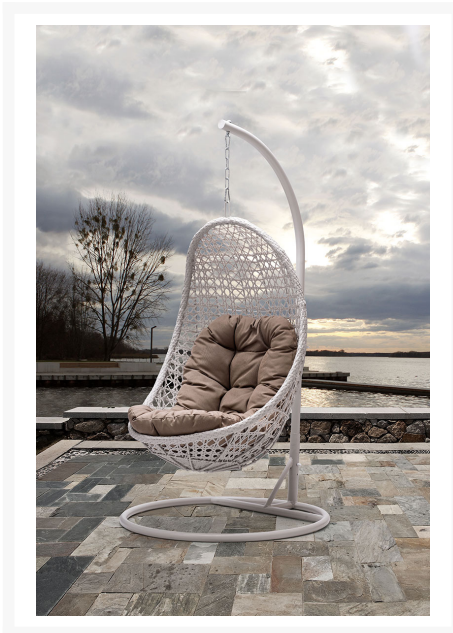

Product Images

Short Description

The Sheko Cradle Chair (703105) by Zuo Modern is here to give your outdoor space a truly unique place to lounge.

Description

The Sheko Cradle Chair 703105 by Zuo Modern is here to give your outdoor space a truly unique place to lounge. Featuring a steel frame with synthetic wicker woven over it in a nest-like chair, the Sheko gives off a very urban, modern appeal that makes it perfect for indoor or outdoor lounging. Cushions give you a bit of comfort while the hanging design lets the Sheko feel like a hammock!

Includes

- One (1) Sheko Cradle Chair
- One (1) Seat Cushion
- One (1) Back Cushion
- Stand

Dimensions

- Chair: 32.7"W x 42.9"D x 75"H
- Seat: 22.4"W x 20.5"D x 18.5"H

Features

- Synthetic Weave
- Steel Frame

Additional Information

SKU	703105
Ships Out Estimate	2-3 Weeks
Fabric	Outdoor Grade

DISC Sheko Cradle Chair 703105

was
\$1,107.00 Special
Price
\$738.00