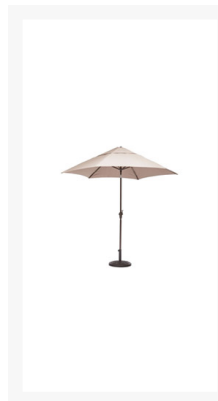

Product Images

Short Description

The South Bay Umbrella (703032) by Zuo Modern was specifically designed to fit the South Bay Collection.

Description

The South Bay Umbrella 703032 by Zuo Modern was specifically designed to fit the South Bay Collection. Featuring a Cream finished canvas cover, this umbrella also boasts a stand and a crank-lift system. Match this piece with the rest of the South Bay collection for a remarkably attractive set!

Includes

- One (1) South Bay Umbrella

- Umbrella Pole
- Umbrella Stand

Dimensions

- Umbrella: 88.6"Dia x 96"H

Additional Information

SKU	703032
Ships Out Estimate	2-3 Weeks
Fabric	Outdoor Grade

DISC South Bay Umbrella 703032