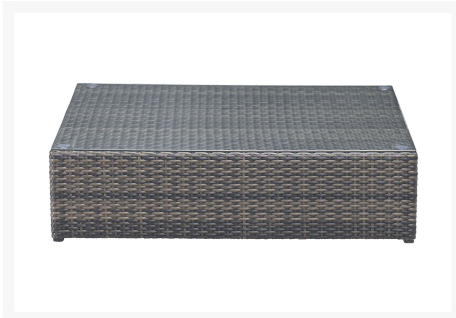

## Short Description

The Delray Table Ottoman (703539) by Zuo Modern makes an attractive companion to the Delray Reclining Seat.

## Description

---

The Delray Table Ottoman 703539 by Zuo Modern makes an attractive companion to the Delray Reclining Seat. Featuring an aluminum frame with wicker in a gradient of brown weaves, this ottoman is made to last. The top of the ottoman features a Beige finished cushion fabric that's both water and UV resistant. Perfect for poolside lounge spots.

### Includes

- One (1) Delray Table Ottoman Frame
- One (1) Seat Cushion
- One (1) Back Cushion

### Features

- Synthetic Wicker Weave
- Tempered Glass Tops
- Aluminum Frame