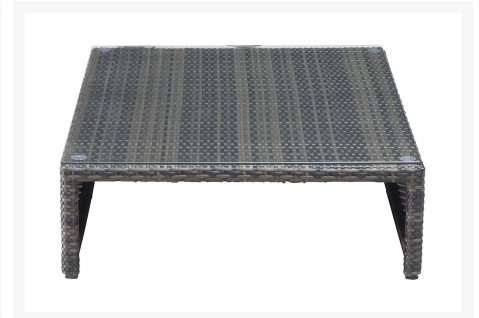

## Short Description

The Delray Table Ottoman (703539) by Zuo Modern makes an attractive companion to the Delray Reclining Seat.

## Description

---

The Delray Table Ottoman 703539 by Zuo Modern makes an attractive companion to the Delray Reclining Seat. Featuring an aluminum frame with wicker in a gradient of brown weaves, this ottoman is made to last. The top of the ottoman features a Beige finished cushion fabric that's both water and UV resistant. Perfect for poolside lounge spots.

### Includes

- One (1) Delray Table Ottoman Frame
- One (1) Seat Cushion
- One (1) Back Cushion

### Features

- Synthetic Wicker Weave
- Tempered Glass Tops
- Aluminum Frame