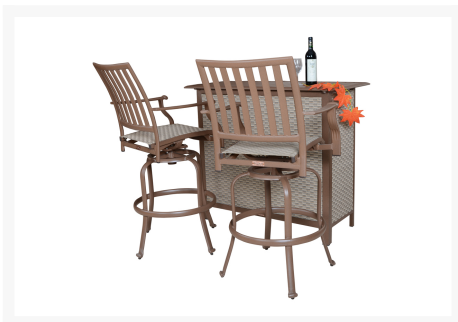

## Product Images

## Short Description

---

Dine in style this summer and many more to come with the Island Breeze 3 pc. Slatted Bar Set (PJO-1001-ESP-3PBR/3PSB) by Panama Jack.

## Description

---

Dine in style this summer and many more to come with the Island Breeze 3 pc. Slatted Bar Set (PJO-1001-ESP-3PBR/3PSB) by Panama Jack. With its tubular extruded aluminum frame, the Island Breeze exudes warmth from its earthy Espresso powder-coated finish. The high-quality Twitchell sling fabric, made from high-grade polyethylene fabric, is designed for high flexibility and durability, making your dining chair a highly comfortable seat. The slatted top table brings out an elegant appeal that will transform your entire outdoor dining area into the perfect entertaining spot for the summer!

### Optional Pieces

- Swivel Bar Chair (PJO-1001-ESP-SB): 25"W x 25"D x 47"H (20 lbs.)